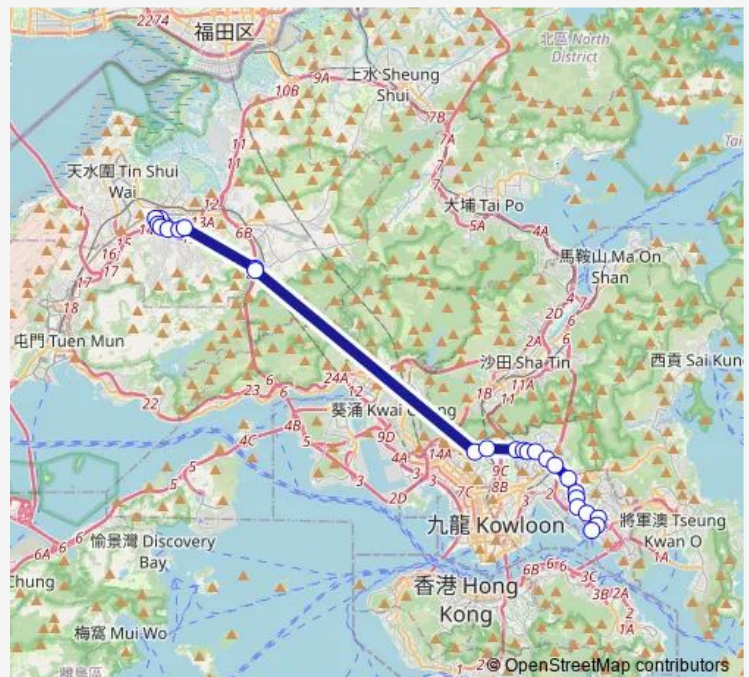

Route schedule

[Kmb] Silver Field Garden — [Kmb] Kwun Tong Ferry

Monday 07:00-07:30

Tuesday 07:00-07:30

Wednesday 07:00-07:30

Thursday 07:00-07:30

Friday 07:00-07:30

Saturday —

Sunday —

Route info

Direction: [Kmb] Silver Field Garden

Stops: 26

Trip Duration: 1 hour 14 min

■ 268c — Silver Field Garden - Kwun Tong Ferry

[Kmb+Ctb] Choi Hung BBI - PIK HOI House/
Pik HOI House Choi Hung Estate, Choi Hung Access Road[[Kmb] Choi Hung BBI - PIK HOI House