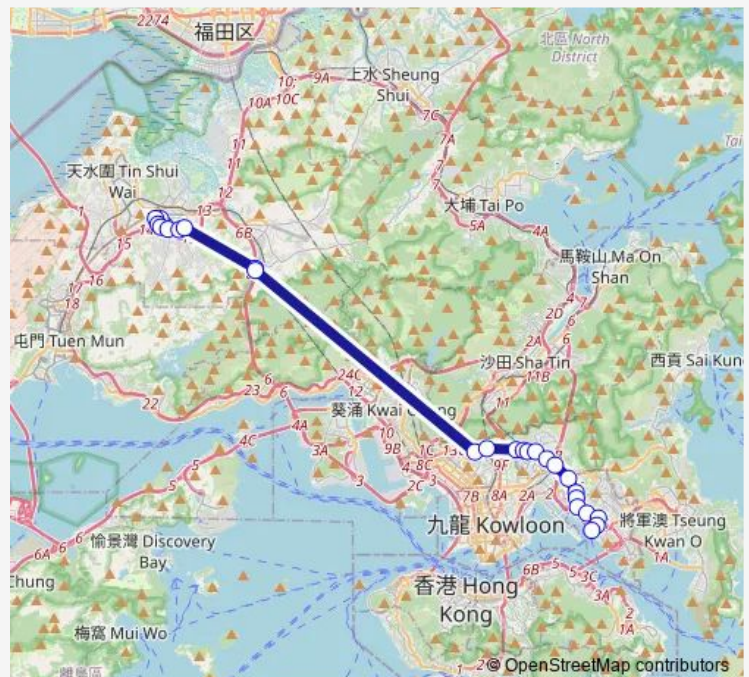

Route schedule

[Kmb] Silver Field Garden — [Kmb] Kwun Tong Ferry

Monday 07:00-07:30

Tuesday 07:00-07:30

Wednesday 07:00-07:30

Thursday 07:00-07:30

Friday 07:00-07:30

Saturday —

Sunday —

Route info

Direction: [Kmb] Silver Field Garden

Stops: 26

Trip Duration: 1 hour 21 min

■ 268C — Silver Field Garden - Kwun Tong Ferry

[Kmb+Ctb] Choi Hung BBI - PIK HOI House/
Pik HOI House Choi Hung Estate, Choi Hung Access Road[[Kmb] Choi Hung BBI - PIK HOI House