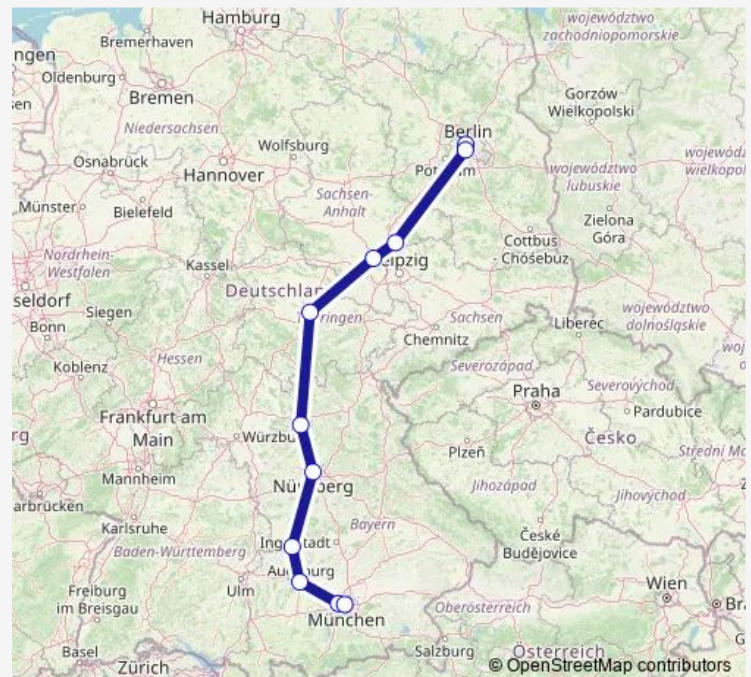

Rail ICE 1701

[Go to website](#)

Direction

Berlin Hbf (tief) — München Hbf

11 stops

[Open route schedule](#)

Berlin Hbf (tief)

Berlin Südkreuz

Bitterfeld

Halle(Saale)Hbf

Erfurt Hbf

Bamberg

Nürnberg Hbf

Donauwörth

Augsburg Hbf

München-Pasing

München Hbf

Route schedule

Berlin Hbf (tief) — München Hbf

Monday 05:34

Tuesday 05:34

Wednesday 05:34

Thursday 05:34

Friday 05:34

Saturday —

Sunday —

Route info

Direction: Berlin Hbf (tief)

Stops: 11

Trip Duration: 5 hour 22 min

ICE 1701

ICE 1701 Rail time schedules and route maps are available in an offline PDF at busmaps.com. Use the busmaps.com website to see live bus times, train schedule or subway schedule, and step-by-step directions for all public transit in Berlin