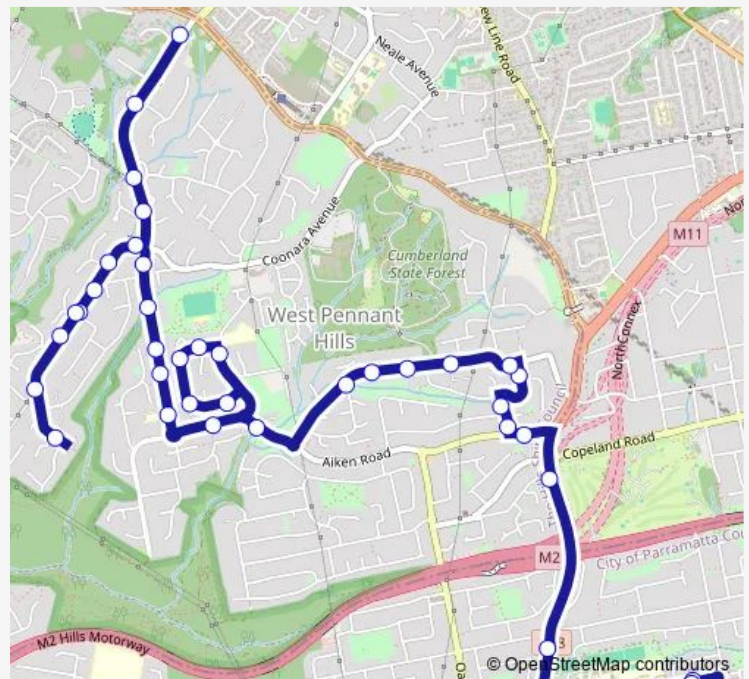

Route schedule

St Gerard's Primary School, North Rocks Rd — Highs Rd After Doris Hirst PI

Monday	15:12
Tuesday	15:12
Wednesday	15:12
Thursday	15:12
Friday	15:12
Saturday	—
Sunday	—

Route info

Direction: St Gerard's Primary School, North Rocks Rd

Stops: 41

Trip Duration: 0 hour 43 min

3521 — St Gerards Catholic PS to Highs Rd after Doris Hirst PI **BusMaps**

Ellerslie Dr Before Valley Glen

Ellerslie Dr Opp Argyle Pl

Hill Rd Opp Ellerslie Dr

Aiken Rd After Hill Rd

Taylor St After Merelynn Av

32 Taylor St

46 Taylor St

66 Taylor St

Taylor St Before Highs Rd

Highs Rd After Alana Dr

Highs Rd At Kookaburra Pl

Blacks Rd Opp Millers Way