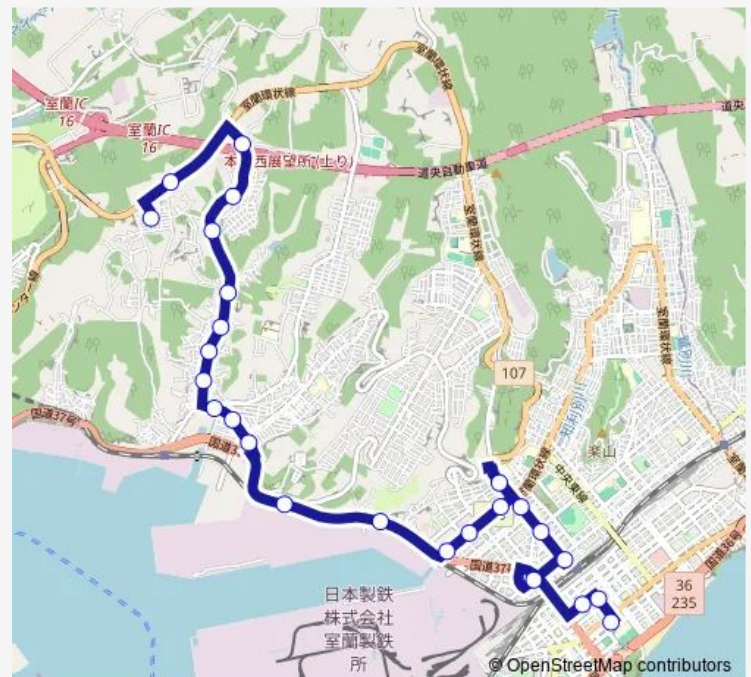

Thursday 09:05

Friday 09:05

Saturday 08:35

Sunday 08:35

Route info

Direction: 東町ターミナル

Stops: 23

Trip Duration: 0 hour 35 min