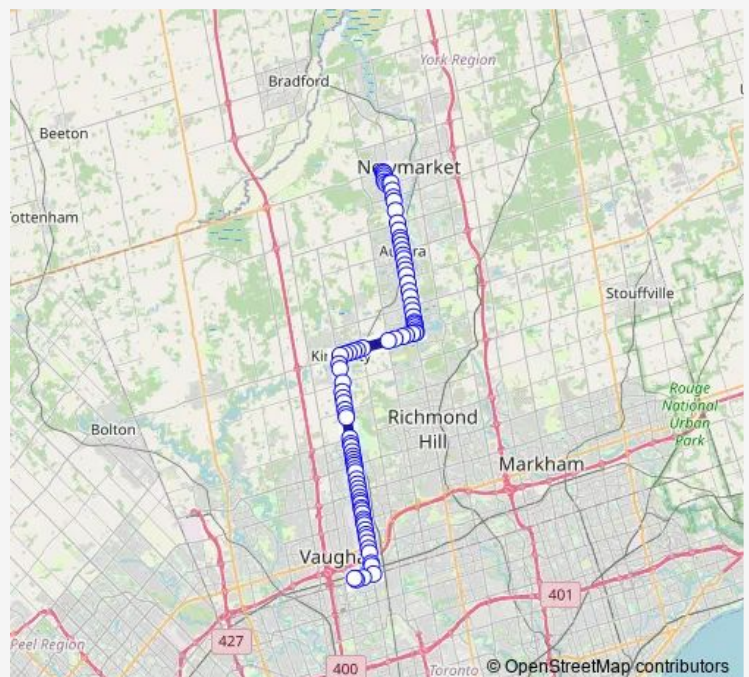

Yonge ST / Sawmill Valley Dr

Yonge / Savage

Yonge ST / ST. John'S Sdrd

Yonge ST Stop # 2620

Yonge / Orchard Heights

Yonge ST / Valhalla Crt

Yonge ST / Aurora Heights Dr

Yonge / Wellington

Thursday 04:38-19:13

Friday 04:38-19:13

Saturday —

Sunday —

Route info

Direction: Newmarket Terminal Platform 11

Stops: 94

Trip Duration: 1 hour 12 min

096 — Keele - Yonge

Yonge ST / Murray Dr

Yonge / Henderson

Yonge ST / Gilbert Dr

Yonge ST / Ridge Rd

Yonge ST / Elderberry Tr

Yonge / Bloomington

Yonge ST / Coon'S Rd

Yonge ST / Blackforest Dr

Yonge ST / Regatta Av

Yonge ST / ELM Grove Av

Yonge ST / Maple Grove Av

Yonge ST / Aubrey Av

Yonge / King

King RD / Yonge St

King RD / Schomberg Rd