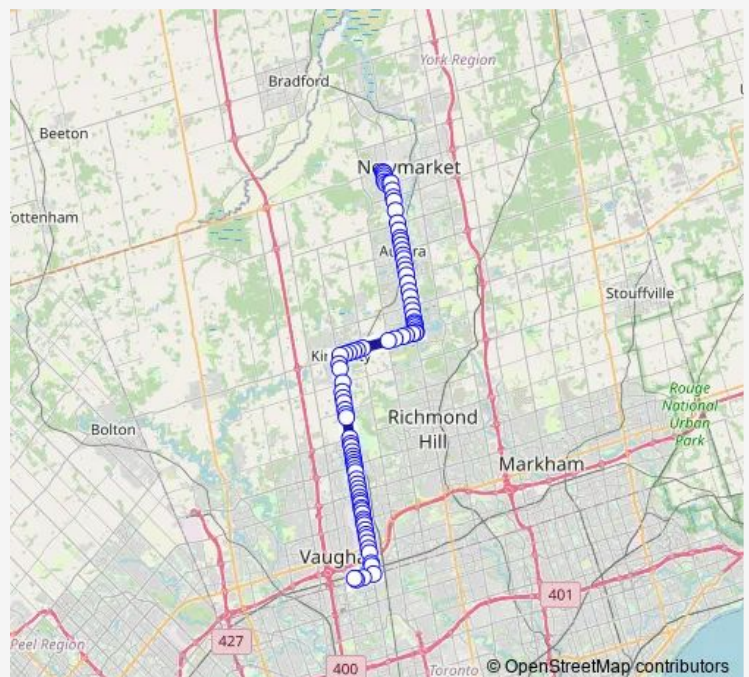

Yonge ST / Sawmill Valley Dr

Yonge / Savage

Yonge ST / ST. John'S Sdrd

Yonge ST Stop # 2620

Yonge / Orchard Heights

Yonge ST / Valhalla Crt

Yonge ST / Aurora Heights Dr

Yonge / Wellington

Yonge ST / Church St

Yonge ST / Kennedy St

Yonge / Golf Links

Route schedule

Newmarket Terminal Platform 11 — Pioneer Village Terminal Platform 2

Monday	04:38-19:13
Tuesday	04:38-19:13
Wednesday	04:38-19:13
Thursday	04:38-19:13
Friday	04:38-19:13
Saturday	—
Sunday	—

Route info

Direction: Newmarket Terminal Platform 11

Stops: 94

Trip Duration: 1 hour 29 min

096 — Keele - Yonge

Yonge ST / Murray Dr

Yonge / Henderson

Yonge ST / Gilbert Dr

Yonge ST / Ridge Rd

Yonge ST / Elderberry Tr

Yonge / Bloomington

Yonge ST / Coon'S Rd

Yonge ST / Blackforest Dr

Yonge ST / Regatta Av

Yonge ST / ELM Grove Av

Yonge ST / Maple Grove Av