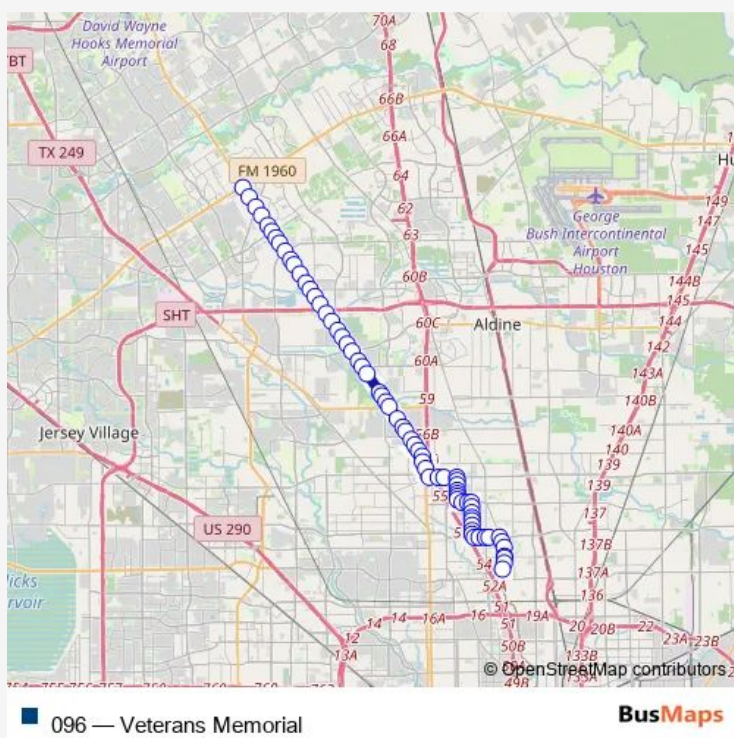

Direction
 Veterans Memorial Dr @ FM 1960 Rd — Northline Transit Center
 69 stops
[Open route schedule](#)

- Veterans Memorial Dr @ FM 1960 Rd
- Veterans Memorial Dr @ Fountainhead
- Veterans Memorial Dr @ Bammel North
- Veterans Memorial Dr @ Torrey Fores
- Veterans Memorial Dr @ Blackpool Pl
- Veterans Memorial Dr @ Richey Rd
- Veterans Memorial Dr @ Northcliff M
- Veterans Memorial Dr @ Spears Rd
- Veterans Memorial Dr @ Antoine Dr
- Veterans Memorial Dr @ N Camden Pky
- Veterans Memorial Dr @ Kelly Ln
- Veterans Memorial Dr @ Milroy Ln
- Veterans Memorial Dr @ Greens Rd
- Veterans Memorial Dr @ Gears Rd
- Veterans Memorial Dr @ Broad Haven
- Veterans Memorial Dr @ Willow Tree
- Veterans Memorial Dr @ Marshwood Rd
- Veterans Memorial Dr @ TC Jester Bl
- Veterans Memorial Dr @ Moorewood Dr
- Veterans Memorial Dr @ Woodsdale Bl
- Veterans Memorial Dr @ Frick Rd

Route schedule

Veterans Memorial Dr @ FM 1960 Rd — Northline Transit Center

Monday	04:00-21:15
Tuesday	04:00-21:15
Wednesday	04:00-21:15
Thursday	04:00-21:15
Friday	04:00-21:15
Saturday	05:05-22:20
Sunday	05:05-22:20

Route info

Direction: Veterans Memorial Dr @ FM 1960 Rd
 Stops: 69
 Trip Duration: 0 hour 50 min

Veterans Memorial Dr @ Fallbrook Dr

Veterans Memorial Dr @ Forestburg D

Veterans Memorial Dr @ West Rd

Veterans Memorial Dr @ Stuebner Par