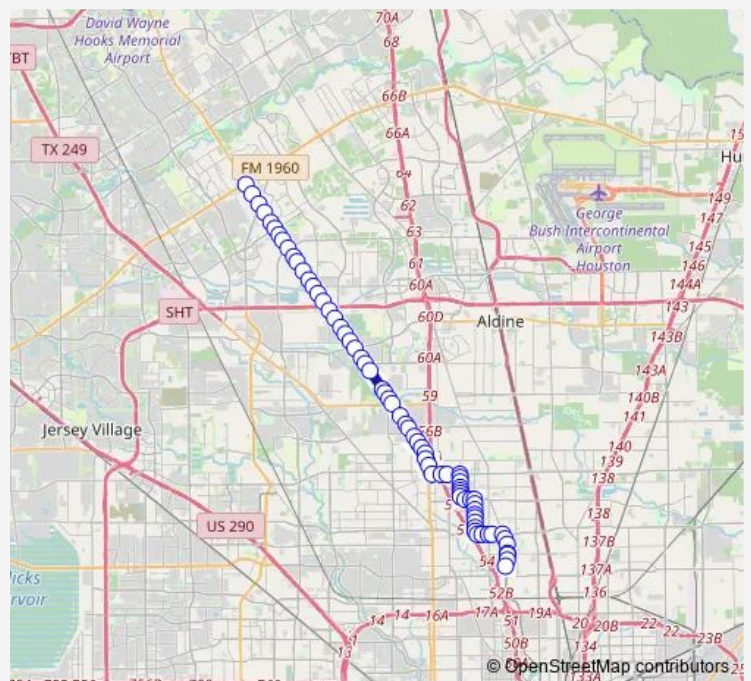

[Go to website](#)

Direction
 Veterans Memorial Dr @ FM 1960 Rd — Northline Transit Center
 69 stops
[Open route schedule](#)

- Veterans Memorial Dr @ FM 1960 Rd
- Veterans Memorial Dr @ Fountainhead
- Veterans Memorial Dr @ Bammel North
- Veterans Memorial Dr @ Torrey Fores
- Veterans Memorial Dr @ Blackpool Pl
- Veterans Memorial Dr @ Richey Rd
- Veterans Memorial Dr @ Northcliff M
- Veterans Memorial Dr @ Spears Rd
- Veterans Memorial Dr @ Antoine Dr
- Veterans Memorial Dr @ N Camden Pky
- Veterans Memorial Dr @ Kelly Ln
- Veterans Memorial Dr @ Milroy Ln
- Veterans Memorial Dr @ Greens Rd
- Veterans Memorial Dr @ Gears Rd
- Veterans Memorial Dr @ Broad Haven
- Veterans Memorial Dr @ Willow Tree
- Veterans Memorial Dr @ Marshwood Rd
- Veterans Memorial Dr @ TC Jester Bl
- Veterans Memorial Dr @ Moorewood Dr
- Veterans Memorial Dr @ Woodsdale Bl
- Veterans Memorial Dr @ Frick Rd

Route schedule

Veterans Memorial Dr @ FM 1960 Rd — Northline Transit Center

Monday	04:00-21:15
Tuesday	04:00-21:15
Wednesday	04:00-21:15
Thursday	04:00-21:15
Friday	04:00-21:15
Saturday	05:05-22:20
Sunday	05:05-22:20

Route info

Direction: Veterans Memorial Dr @ FM 1960 Rd

Stops: 69

Trip Duration: 0 hour 48 min

096 — Veterans Memorial

Veterans Memorial Dr @ Fallbrook Dr

Veterans Memorial Dr @ Forestburg D

Veterans Memorial Dr @ West Rd