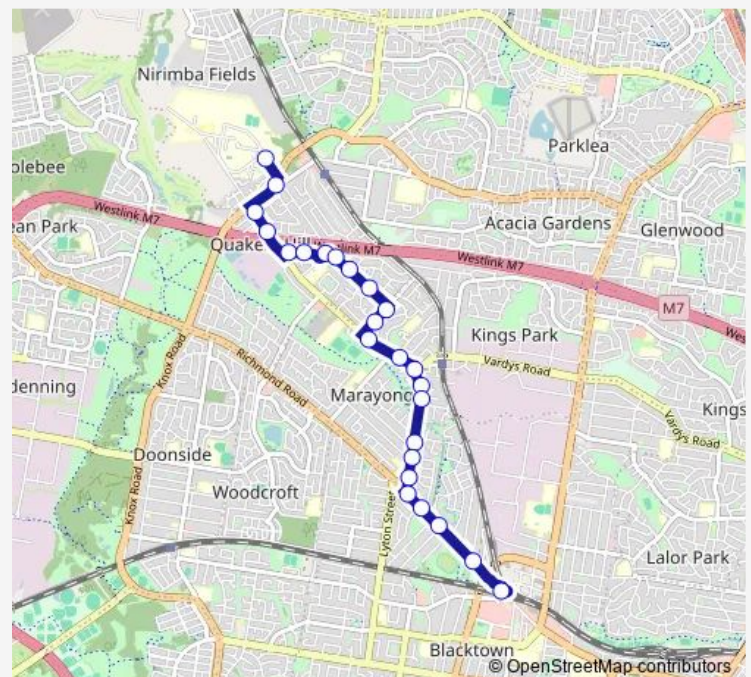

Warrimoo Dr After Dubbo St

Arnott Rd Opp Warrimoo Dr

Arnott Rd Opp Ottley St

Quakers Rd After Arnott Rd

Quakers Rd After Shedworth St

Davis Rd At Allendale St

Davis Rd Before Pamela Pde

Davis Rd Before Forbes Rd

Davis Rd After Crudge Rd

Davis Rd Opp Osborne Rd

Davis Rd Opp Marayong Public School

Route schedule

Wyndham College, Nirimba Campus, Eastern Rd — Blacktown Interchange

| | |
|-----------|-------|
| Monday | 14:22 |
| Tuesday | 14:22 |
| Wednesday | 14:22 |
| Thursday | 14:22 |
| Friday | 14:22 |
| Saturday | — |
| Sunday | — |

Route info

Direction: Wyndham College, Nirimba Campus, Eastern Rd

Stops: 25

Trip Duration: 0 hour 13 min

Richmond Rd At Davis Rd

Richmond Rd At Noel St

Richmond Rd Opp Norfolk St

Richmond Rd At Springfield Av