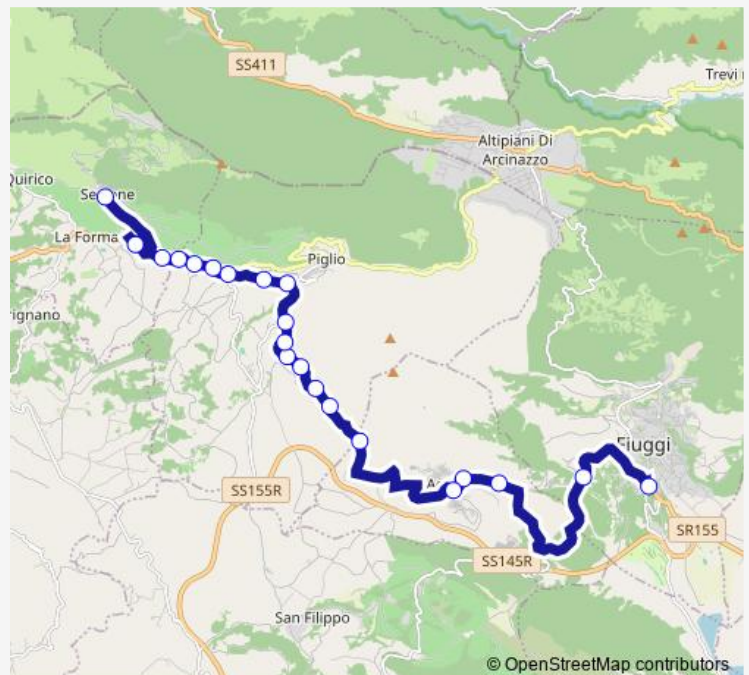

Serrone | Via Prenestina Via Berlinguer # f6005

Serrone | Via De Gasperi # f6236

Route schedule

Fiuggi | viale IV Giugno # f4745 — Serrone | Via De Gasperi # f6236

Monday	09:55
Tuesday	09:55
Wednesday	09:55
Thursday	09:55
Friday	09:55
Saturday	—
Sunday	—

Route info

Direction: Fiuggi | viale IV Giugno # f4745

Stops: 21

Trip Duration: 0 hour 32 min

Fg300a — Fiuggi - Serrone # Fg300a

Fg300a Bus time schedules and route maps are available in an offline PDF at busmaps.com. Use the busmaps.com website to see live bus times, train schedule or subway schedule, and step-by-step directions for all public transit in Piglio