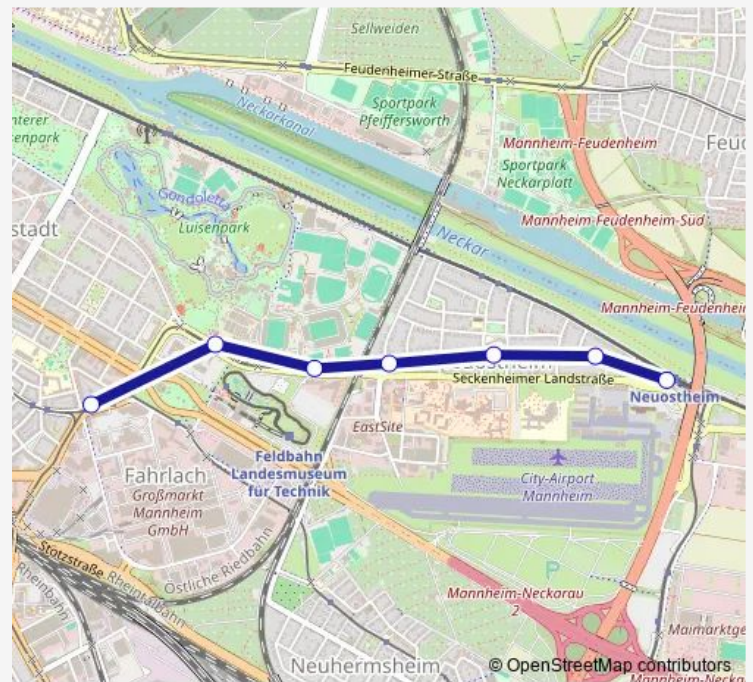

Direction

Neuostheim — Mannheim, Planetarium

7 stops

[Open route schedule](#)

Neuostheim

Neuostheim, Schwindstraße

Neuostheim, Lucas-Cranach-Str.

Neuostheim, Harrlach

Mannheim, Carl-Benz-Stadion

Mannheim, Luisenp./Technoseum

Mannheim, Planetarium

Route schedule

Neuostheim — Mannheim, Planetarium

Monday	07:38-08:18
Tuesday	07:38-08:18
Wednesday	07:38-08:18
Thursday	07:38-08:18
Friday	07:38-08:18
Saturday	—
Sunday	—

Route info

Direction: Neuostheim

Stops: 7

Trip Duration: 0 hour 7 min

RNV 9 Bus time schedules and route maps are available in an offline PDF at busmaps.com. Use the busmaps.com website to see live bus times, train schedule or subway schedule, and step-by-step directions for all public transit in Mannheim