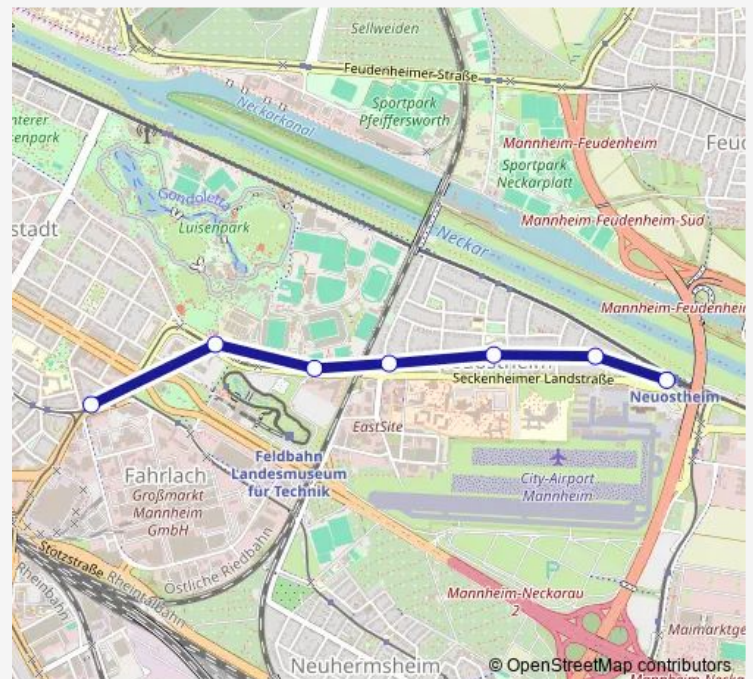

Direction

Neuostheim, Endstelle — Mannheim, Planetarium

7 stops

[Open route schedule](#)

Neuostheim, Endstelle

Neuostheim, Schwindstraße

Neuostheim, Lucas-Cranach-Str.

Neuostheim, Harrlach

Mannheim, Carl-Benz-Stadion

Mannheim, Luisenp./Technoseum

Mannheim, Planetarium

Route schedule

Neuostheim, Endstelle — Mannheim, Planetarium

Monday 07:38-08:18

Tuesday 07:38-08:18

Wednesday 07:38-08:18

Thursday 07:38-08:18

Friday 07:38-08:18

Saturday —

Sunday —

Route info

Direction: Neuostheim, Endstelle

Stops: 7

Trip Duration: 0 hour 7 min

RNV 9 Bus time schedules and route maps are available in an offline PDF at busmaps.com. Use the busmaps.com website to see live bus times, train schedule or subway schedule, and step-by-step directions for all public transit in Mannheim