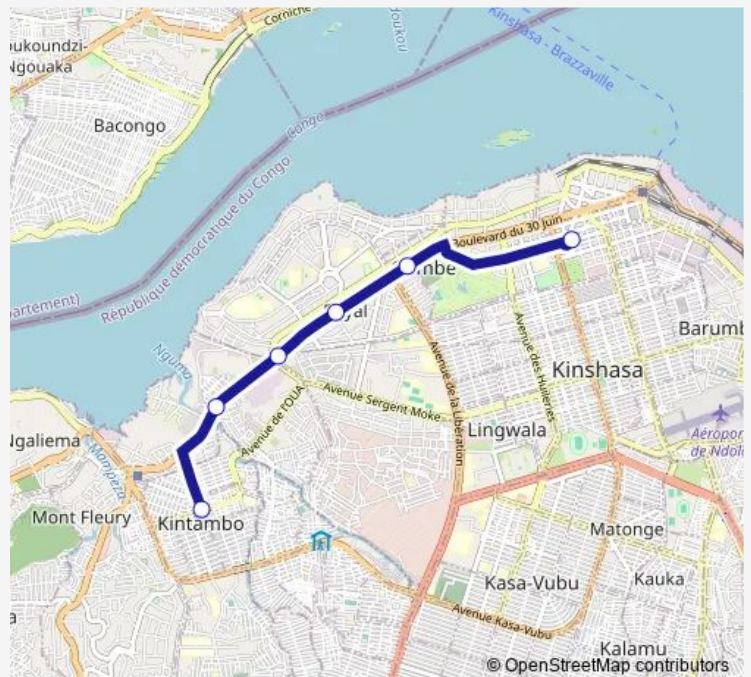

Wednesday 17:13

Thursday 17:13

Friday 17:13

Saturday —

Sunday —

Route info

Direction: Unknown

Stops: 6

Trip Duration: 0 hour 32 min

■ Gombe Ville_ TO _Velodrome

Direction

Unknown — Unknown

5 stops

[Open route schedule](#)

Unknown

Unknown

Stops: 5

Trip Duration: 0 hour 32 min

Direction

Unknown — Unknown

10 stops

[Open route schedule](#)

Unknown

rail

Sunday —

Route info

Direction: Unknown

Stops: 10

Trip Duration: 0 hour 31 min

Direction

Unknown — Unknown

7 stops