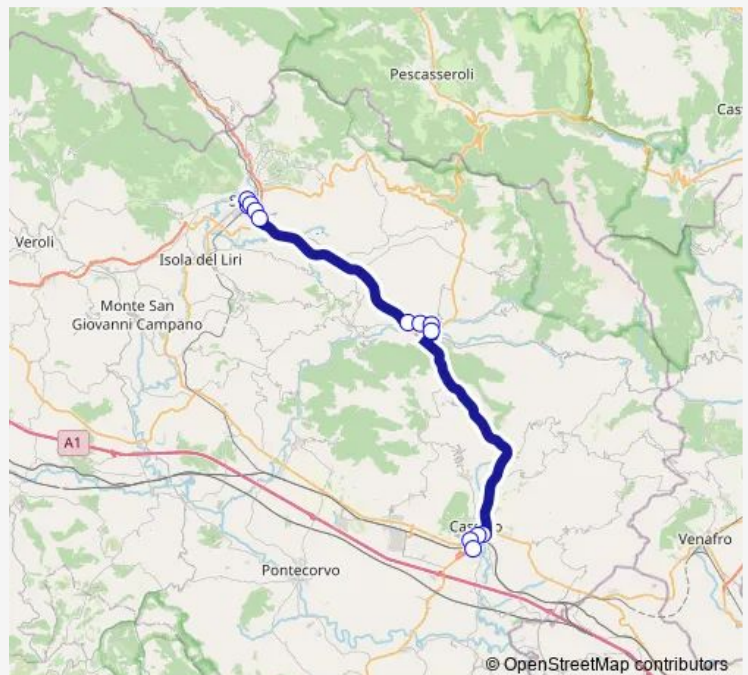

CASSINO | Polo Universitario # f8133

**Route schedule**

Sora | Stazione FS # f5890 — CASSINO | Polo Universitario # f8133

Monday	08:00-09:30
Tuesday	08:00-09:30
Wednesday	08:00-09:30
Thursday	08:00-09:30
Friday	08:00-09:30
Saturday	—
Sunday	—

**Route info**

Direction: Sora | Stazione FS # f5890

Stops: 13

Trip Duration: 1 hour 0 min

Sora - Cassino # So36a

Bus time schedules and route maps are available in an offline PDF at [busmaps.com](https://busmaps.com). Use the [busmaps.com](https://busmaps.com) website to see live bus times, train schedule or subway schedule, and step-by-step directions for all public transit in Sora