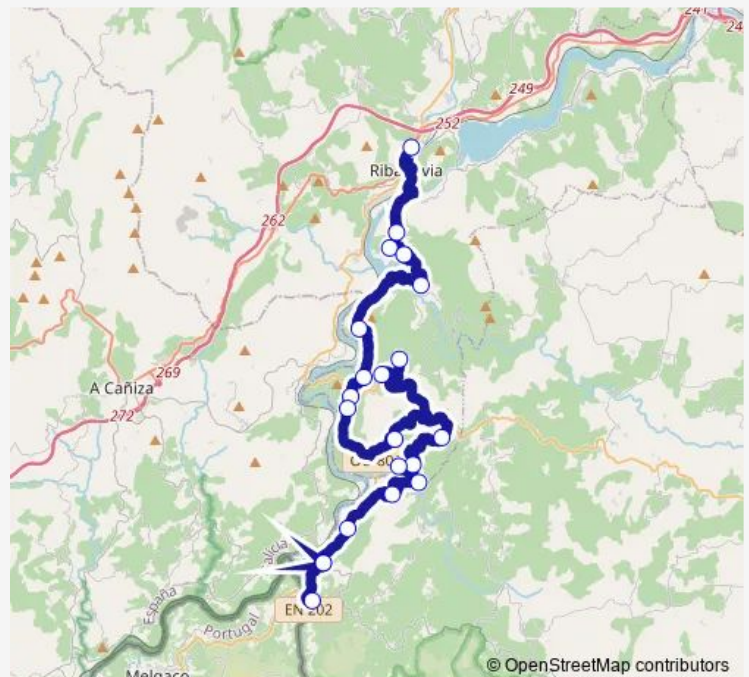

Thursday —

Friday —

Saturday —

Sunday —

Route info

Direction: IES DE Ribadavia

Stops: 22

Trip Duration: 0 hour 55 min