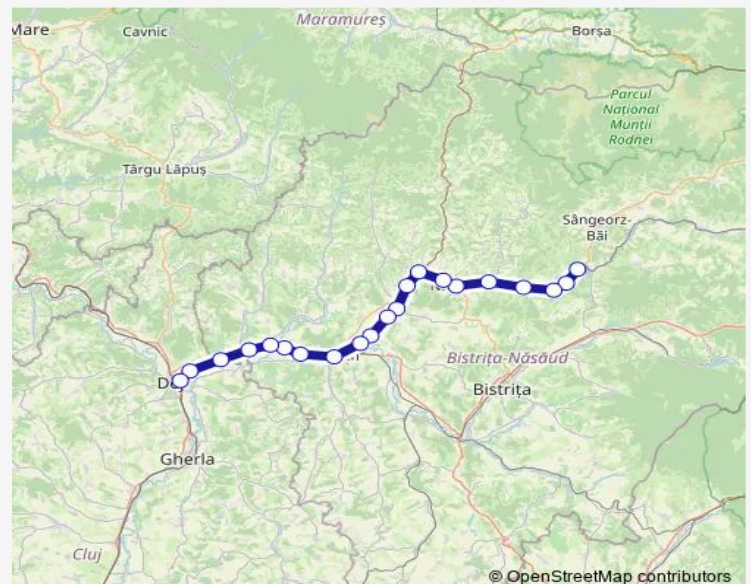

## Route schedule

Ilva Mică — Dej Calatori

Monday	16:10
Tuesday	16:10
Wednesday	16:10
Thursday	16:10
Friday	16:10
Saturday	16:10
Sunday	16:10

## Route info

Direction: Ilva Mică

Stops: 21

Trip Duration: 2 hour 3 min

Ciceu Mihăești h.

Dej Triaj

Dej Calatori

R: Ilva Mică - Dej Calatori Rail time schedules and route maps are available in an offline PDF at [busmaps.com](https://busmaps.com). Use the [busmaps.com](https://busmaps.com) website to see live bus times, train schedule or subway schedule, and step-by-step directions for all public transit in Uriu