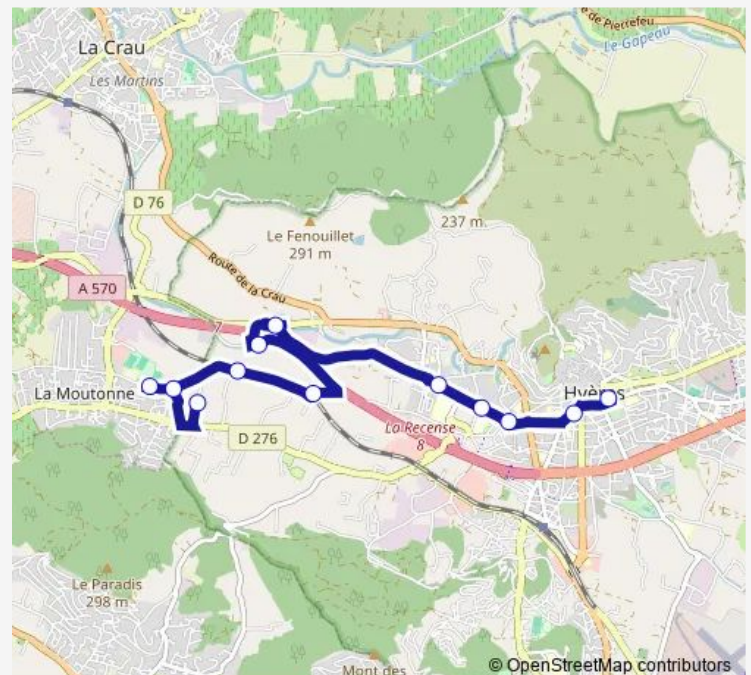

Route schedule

Hyères Centre (Joffre) — Domaine de l'Ourse

Monday 17:00

Tuesday 17:00

Wednesday 12:05

Thursday 17:00

Friday 17:00

Saturday —

Sunday —

Route info

Direction: Hyères Centre (Joffre)

Stops: 12

Trip Duration: 0 hour 29 min

Direction

Domaine de l'Ourse — Hyères Centre (Joffre)

13 stops

Monday 07:20

Tuesday 07:20

Wednesday 07:20

Thursday 07:20

Friday 07:20

Saturday —

Sunday —

Route info

Direction: Domaine de l'Ourse

Stops: 13

Trip Duration: 0 hour 25 min

H18b Bus time schedules and route maps are available in an offline PDF at busmaps.com. Use the busmaps.com website to see live bus times, train schedule or subway schedule, and step-by-step directions for all public transit in Toulon