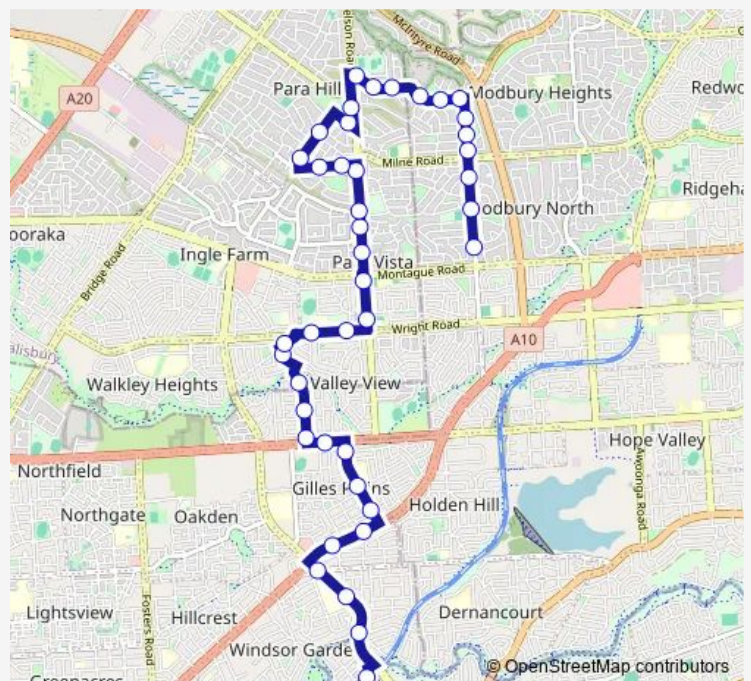

Stop 41 Rutherford St - North West side

Stop 42 Wright Rd - North side

Stop 43 Wright Rd - North side

Stop 44 Nelson Rd - West side

Stop 45 Nelson Rd - West side

Stop 46 Nelson Rd - West side

Stop 47A Nelson Rd - West side

**Route schedule**

Zone F Paradise Interchange - North West side — Stop 64 Kelly Rd - East side

Monday	23:46-00:16 <sup>+1</sup>
Tuesday	23:46-00:16 <sup>+1</sup>
Wednesday	23:46-00:16 <sup>+1</sup>
Thursday	23:46-00:16 <sup>+1</sup>
Friday	23:46-00:16 <sup>+1</sup>
Saturday	23:46-00:16 <sup>+1</sup>
Sunday	—

**Route info**

Direction: Zone F Paradise Interchange - North West side

Stops: 41

Trip Duration: 0 hour 23 min

506H — Paradise Interchange to Modbury North

Stop 48 Nelson Rd - West side

Stop 49 Nelson Rd - West side

Stop 50 Milne Rd - South West side

Stop 51 Milne Rd - South West side

Stop 39D Sleep Rd - North West side

Stop 51A Sleep Rd - West side

Stop 51B Miller Ave - North East side

Stop 52 Nelson Rd - West side

Stop 53 Murrell Rd - North East side