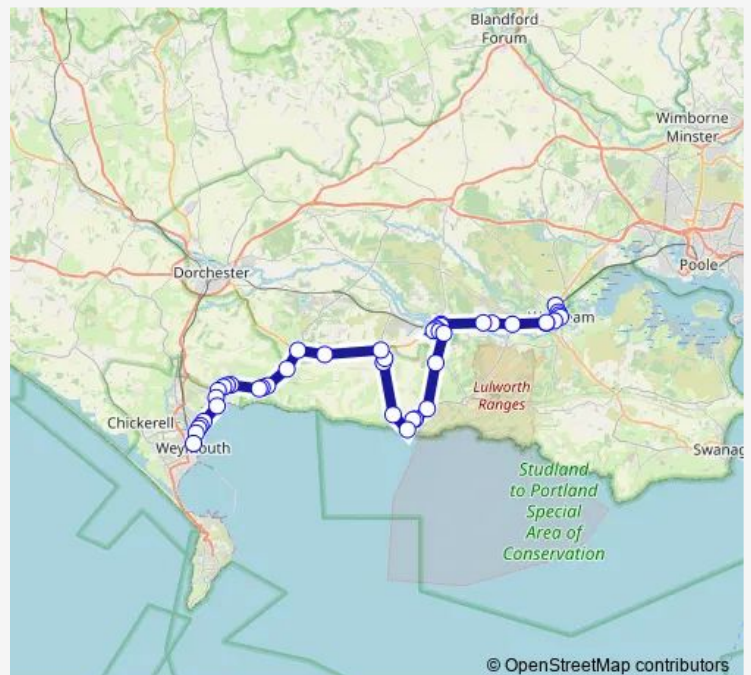

Post Office

Pigeon Close

Durdle Door Park Entrance

Route schedule

Kings Statue — Wareham Station

Monday 07:10

Tuesday 07:10

Wednesday 07:10

Thursday 07:10

Friday 07:10

Saturday —

Sunday —

Route info

Direction: Kings Statue

Stops: 39

Trip Duration: 1 hour 21 min

■ X54 — Weymouth - Wareham

Lulworth Cove

War Memorial

Castle Inn

Lulworth Camp

Coombe Keynes Turn

Lincleith Road

Ship Inn

Thursday 13:28

Friday 13:28

Saturday —

Sunday —

Route info

Direction: Kings Statue

Stops: 37

Trip Duration: 1 hour 15 min