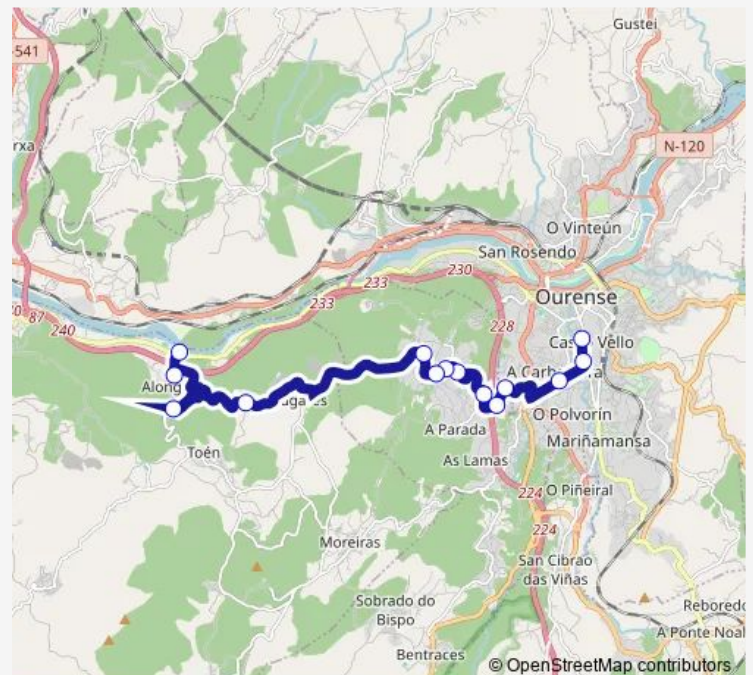

### Route schedule

Alongos — Alameda

Monday	—
Tuesday	08:20
Wednesday	—
Thursday	—
Friday	08:20
Saturday	—
Sunday	—

### Route info

Direction: Alongos

Stops: 14

Trip Duration: 0 hour 28 min

XG605007 — Alongos-Ourense-Alameda

## Direction

Alameda — Alongos

14 stops

[Open route schedule](#)

Alameda

Xardín do Posío

Marcelo Macias (BAR Terra

Cabeza DE Vaca (Xunto Sem

## Route schedule

Alameda — Alongos

Monday	—
Tuesday	12:15
Wednesday	—
Thursday	—
Friday	12:15
Saturday	—
Sunday	—