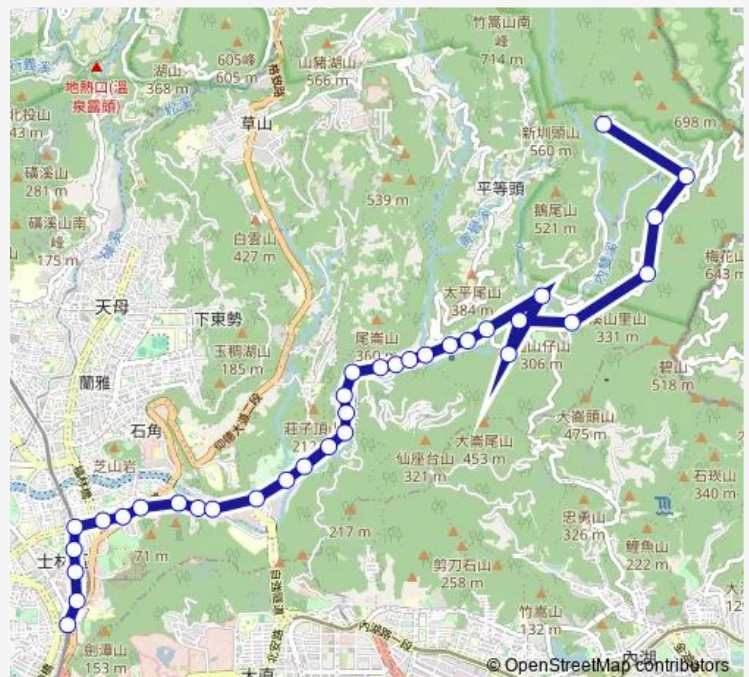

Thursday 06:10-17:30

Friday 06:10-17:30

Saturday 06:10-17:30

Sunday 06:10-17:30

Route info

Direction: 捷運劍潭站(北藝中心)

Stops: 34

Trip Duration: 0 hour 43 min