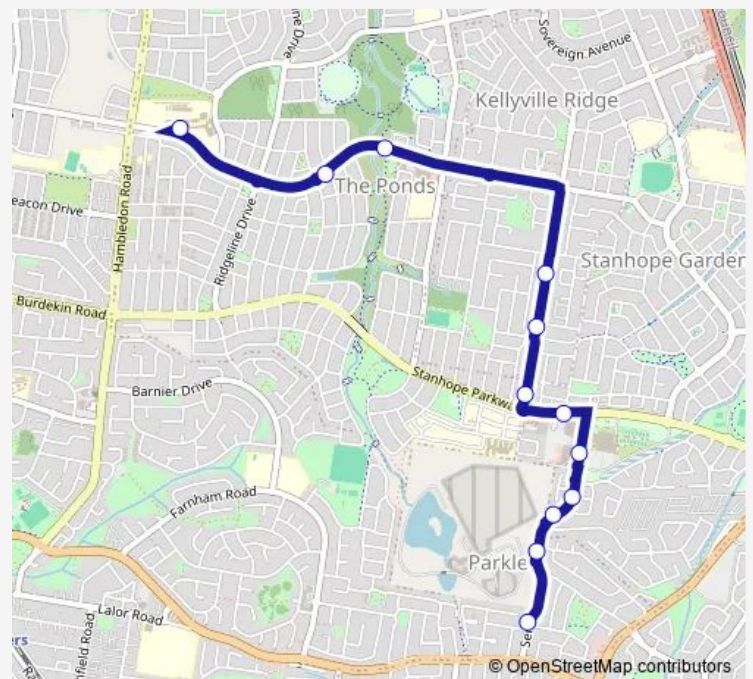

Parklea Correctional Centre, Sentry Dr

Sentry Dr Opp Phoenix Av

Sentry Dr Before Golden Gr

Stanhope Village Shopping Centre, Sentry Dr

Stanhope Village Shopping Centre, Stanhope Pkwy

Conrad Rd After Stanhope Pkwy

Conrad Rd Opp Oakvale Av

Conrad Rd Before Silverwood St

Riverbank Dr Opp Shimmer Pl

Riverbank Dr At Ivory St

The Ponds High School, Bus Bay

Route schedule

Sentry Dr Opp Clementine St — The Ponds High School, Bus Bay

Monday 07:45

Tuesday 07:45

Wednesday 07:45

Thursday 07:45

Friday 07:45

Saturday —

Sunday —

Route info

Direction: Sentry Dr Opp Clementine St

Stops: 12

Trip Duration: 0 hour 15 min

6081 School Bus time schedules and route maps are available in an offline PDF at busmaps.com. Use the busmaps.com website to see live bus times, train schedule or subway schedule, and step-by-step directions for all public transit in Parramatta