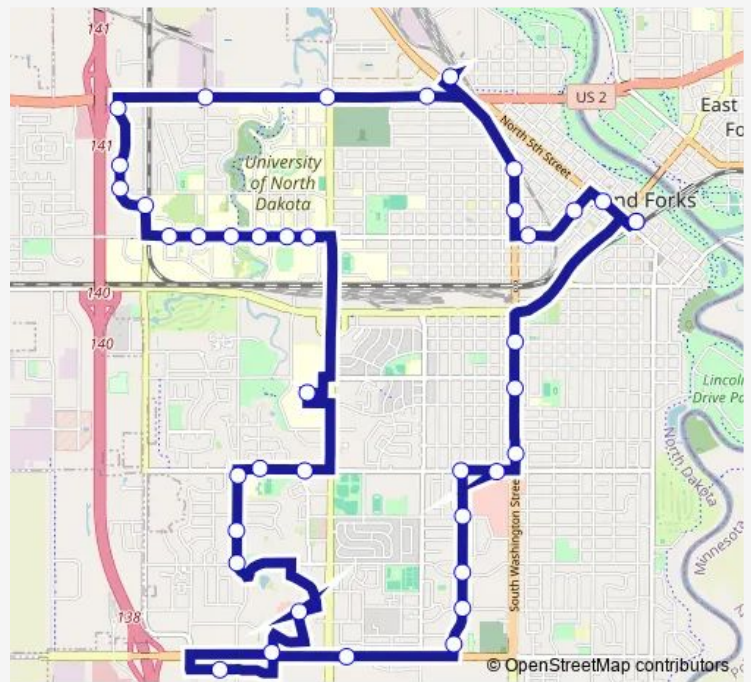

## Bus Evening Route 13

[Go to website](#)

**Direction**  
Mtc — Mtc

40 stops

[Open route schedule](#)

- Mtc
- N 5th St & 2nd Ave
- 7th & University
- 12th & University Wb
- Listen North
- 8th & N Washington
- Home of Economy
- 20th & Gateway
- Columbia & Gateway
- Simplot
- Ramada
- N 43rd St Shelter
- N 43rd St & 6th Ave
- N 42nd St & 6th Ave
- Odegard Hall
- University Place
- Chester Fritz Auditorium
- Johnstone/Gamble
- Chester Fritz Library
- Memorial Union
- Altru Main Campus

### Route schedule

Mtc — Mtc

Monday	17:55-21:30
Tuesday	17:55-21:30
Wednesday	17:55-21:30
Thursday	17:55-21:30
Friday	17:55-21:30
Saturday	—
Sunday	—

### Route info

Direction: Mtc

Stops: 40

Trip Duration: 0 hour 55 min

Evening Route 13

S 29th St & 17th Ave

Baron Blvd & 17th Ave

Century School Sb

S 34th St Sb

S 34th St & 24th Ave Sb

Columbia Mall

S 31st St & 32nd Ave

Target

Walmart

Hugo's (32nd Ave S)

S 17th St & 28th Ave