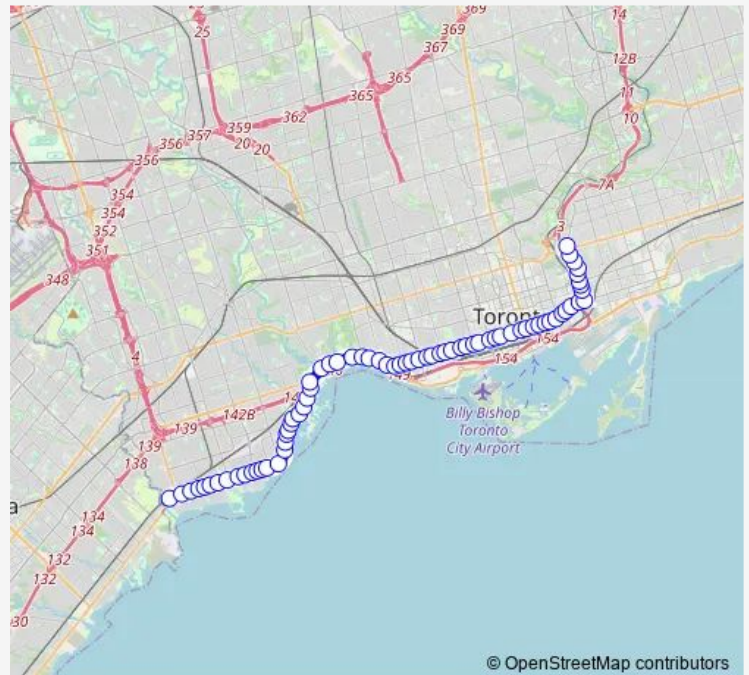

Broadview Ave at Mountstephen St

Broadview Ave at Dundas St East

Broadview Ave at Queen St East

Queen St East at Carroll St

King St East at River St

King St East at Sumach St

King St East at Sackville St

King St East at Parliament St

King St East at Ontario St

King St East at Sherbourne St

King St West at Jarvis St West Side

King St East at Church St West Side

King St West at Yonge St West Side - King Station

Route schedule

Broadview Station — Long Branch Loop

Monday	06:06-17:08
Tuesday	06:06-17:08
Wednesday	06:06-17:08
Thursday	06:06-17:08
Friday	06:06-17:08
Saturday	—
Sunday	—

Route info

Direction: Broadview Station

Stops: 75

Trip Duration: 1 hour 54 min

© OpenStreetMap contributors

508 — Lake Shore

King St West at Bay St West Side

King St West at Simcoe St - St. Andrew Station

King St West at John St West Side

King St West at Peter St

King St West at Spadina Ave West Side

King St West at Portland St