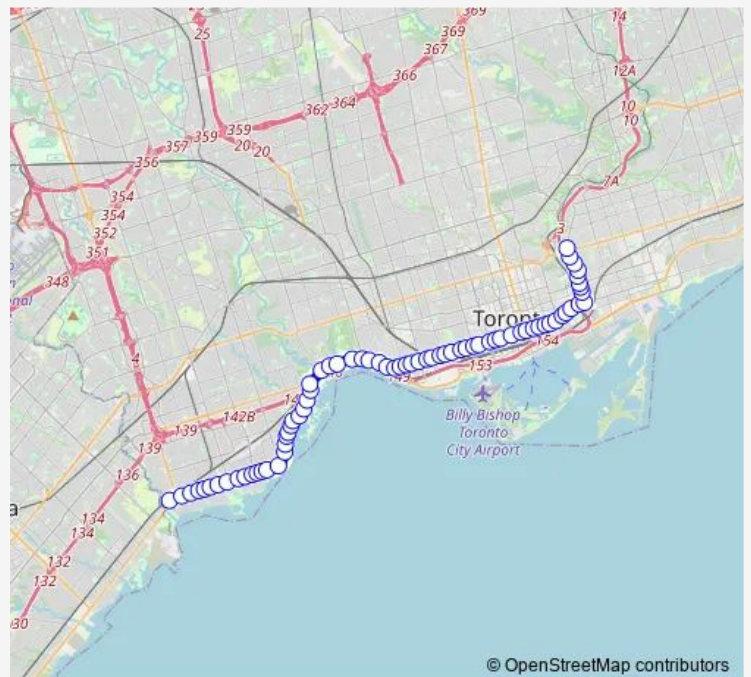

**Tram 508 Lake Shore**

[Go to website](#)

**Direction**  
 Long Branch Loop — Broadview Station  
 72 stops  
[Open route schedule](#)

Long Branch Loop

- Lake Shore Blvd West at Thirty Seventh St
- Lake Shore Blvd West at Long Branch Ave
- Lake Shore Blvd West at Thirty First St
- Lake Shore Blvd West at Twenty Eighth St
- Lake Shore Blvd West at Twenty Seventh St
- Lake Shore Blvd West at Twenty Second St
- Lake Shore Blvd West at Colonel Samuel Smith Park Dr
- Lake Shore Blvd West at Thirteenth St
- Lake Shore Blvd West at Tenth St
- Lake Shore Blvd West at Seventh St
- Lake Shore Blvd West at Fifth St
- Lake Shore Blvd West at Third St
- Lake Shore Blvd West at First St
- Lake Shore Blvd West at Royal York Rd
- Lake Shore Blvd West at Miles Rd
- Lake Shore Blvd West at Norris Cres
- Lake Shore Blvd West at Mimico Ave
- Lake Shore Blvd West at Superior Ave
- Lake Shore Blvd West at Burlington St
- Lake Shore Blvd West at Louisa St

Route schedule

Long Branch Loop — Broadview Station

Monday	06:50-19:07
Tuesday	06:50-19:07
Wednesday	06:50-19:07
Thursday	06:50-19:07
Friday	06:50-19:07
Saturday	—
Sunday	—

Route info

Direction: Long Branch Loop  
 Stops: 72  
 Trip Duration: 1 hour 48 min

508 — Lake Shore

Lake Shore Blvd West at Legion Rd

Lake Shore Blvd West at Park Lawn Rd

2155 Lake Shore Blvd West

2111 Lake Shore Blvd West

Humber Loop at The Queensway

The Queensway at South Kingsway

The Queensway at Windermere Ave East Side

The Queensway at Ellis Ave East Side

The Queensway at Colborne Lodge Dr East Side

The Queensway at Parkside Dr

The Queensway at Glendale Ave East Side - St Joseph's Health Centre

King St West at The Queensway