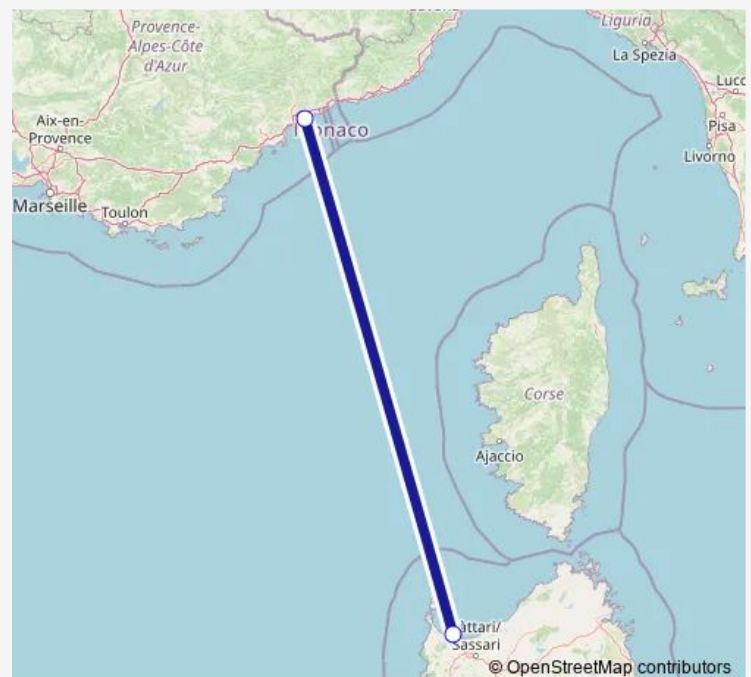

Ferry Porto Torres - Nice

[Go to website](#)**Direction**

Porto-Torres — Nice

2 stops

[Open route schedule](#)

Porto-Torres

Nice

Route schedule

Porto-Torres — Nice

Monday	16:30-17:00
Tuesday	—
Wednesday	—
Thursday	—
Friday	08:30-20:00
Saturday	19:30
Sunday	—

Route info

Direction: Porto-Torres

Stops: 2

Trip Duration: 10 hour 30 min

■ Porto Torres - Nice