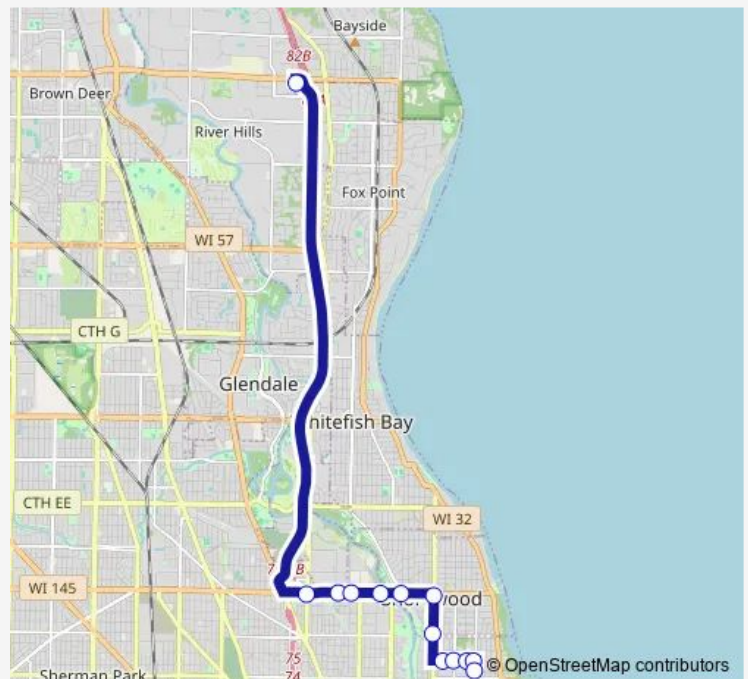

Route schedule

Brown Deer E & Lot — Downer & Hampshire

Monday	07:14-17:14
Tuesday	07:14-17:14
Wednesday	07:14-17:14
Thursday	07:14-17:14
Friday	07:14-17:14
Saturday	—
Sunday	—

Route info

Direction: Brown Deer E & Lot

Stops: 13

Trip Duration: 0 hour 26 min

49U — Brown Deer Ubus

Direction

Downer & Hampshire — Brown Deer E & Lot

12 stops

[Open route schedule](#)

Downer & Hampshire

Capitol & Richards

Capitol & Port Washington

Brown Deer E & Lot

Route schedule

Downer & Hampshire — Brown Deer E & Lot

Monday 07:45-17:55

Tuesday 07:45-17:55

Wednesday 07:45-17:55

Thursday 07:45-17:55

Friday 07:45-17:55

Saturday —

Sunday —

Route info

Direction: Downer & Hampshire

Stops: 12

Trip Duration: 0 hour 25 min