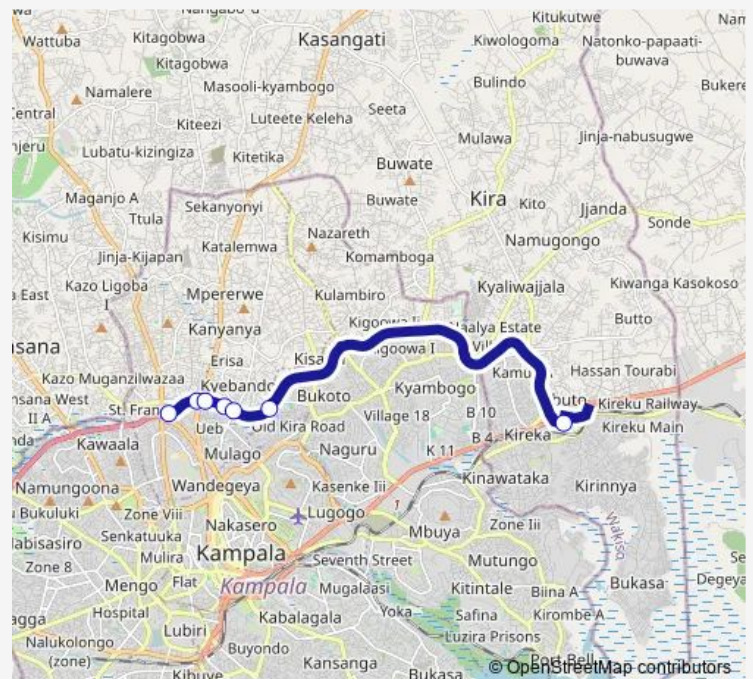

Bweyogerere Stage

Holyword Healing Ministries

Nsooba Kyebando Rd Overpass

Busega (Northern Bypass)

Namboole Stadium

Route schedule

Bwaise Stage - Eastbound — Namboole Stadium

Monday 06:30-19:00

Tuesday 06:30-19:00

Wednesday 06:30-19:00

Thursday 06:30-19:00

Friday 06:30-19:00

Saturday 06:30-19:00

Sunday 06:30-19:00

Route info

Direction: Bwaise Stage - Eastbound

Stops: 7

Trip Duration: 0 hour 34 min

■ IC006 — Bwaise-Bweyogerere

Direction

Total Fuel Station Bweyogerere — Bwaise Stage - Eastbound

8 stops

[Open route schedule](#)

Total Fuel Station Bweyogerere

Hotel Mamerto

Busega (Northern Bypass)

Nsooba Kyebando Rd Overpass

Holyword Healing Ministries

Bweyogerere Stage

Kalerwe Taxi Park Roundabout

Bwaise Stage - Eastbound

Route schedule