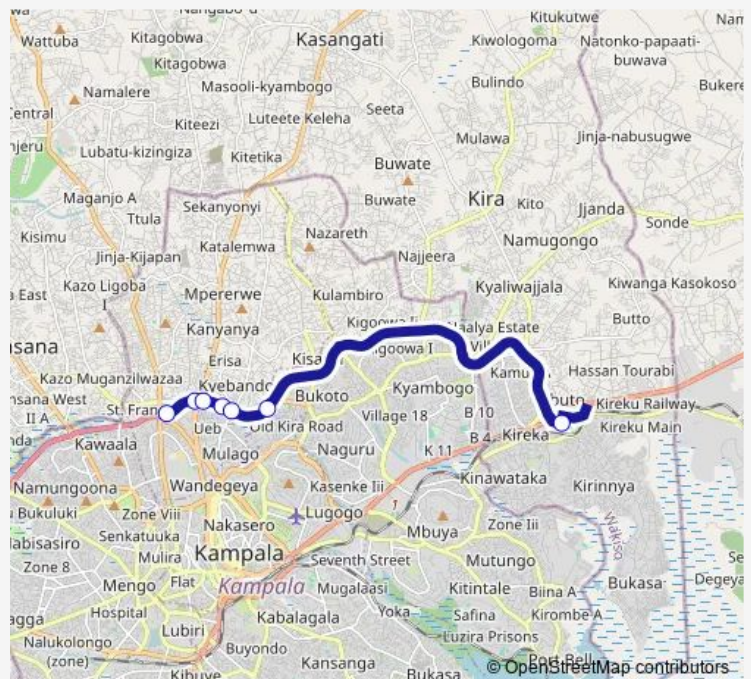

Nsooba Kyebando Rd Overpass

Busega (Northern Bypass)

Namboole Stadium

### Route schedule

Bwaise Stage - Eastbound — Namboole Stadium

Monday 06:30-19:00

Tuesday 06:30-19:00

Wednesday 06:30-19:00

Thursday 06:30-19:00

Friday 06:30-19:00

Saturday 06:30-19:00

### Route info

Direction: Bwaise Stage - Eastbound

Stops: 7

Trip Duration: 0 hour 27 min

Ic006 — Bwaise-Bweyogerere

Holyword Healing Ministries

Bweyogerere Stage

Kalerwe Taxi Park Roundabout

Bwaise Stage - Eastbound