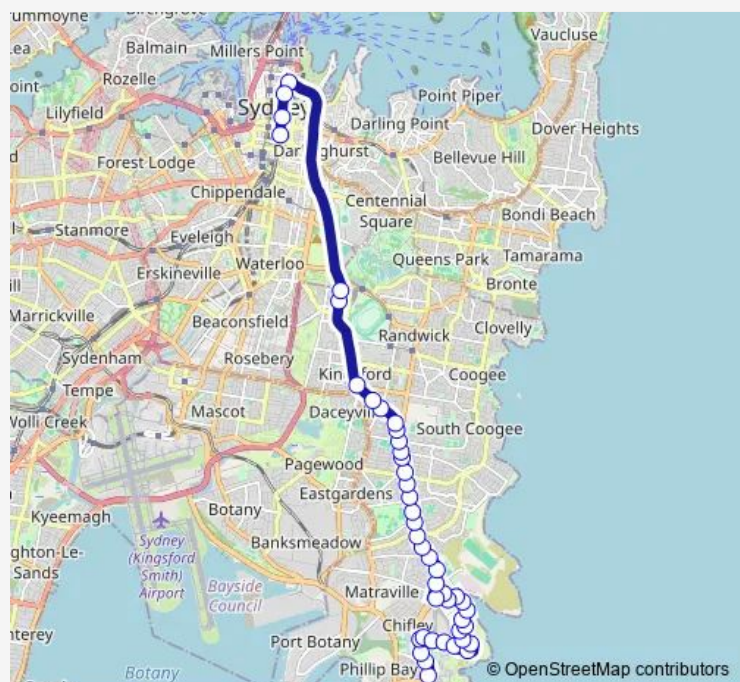

Bilga Cr Near Prince Edward St

Nix Av Near Bilga Cr

Nix Av Near Adams Av

Zions Av Near Prince Edward St

Prince Edward St Near Howe St

Bay Pde Near Howe St

Bay Pde Near Fox St

Raglan St Near Bay Pde

Prince Edward St Near Raglan St

Prince Edward St At Ireton St

Ireton St Near Austral St

Route schedule

Anzac Pde Opp Pine Av — Museum Station, Elizabeth St, Stand C

Monday 07:03-08:29

Tuesday 07:03-08:29

Wednesday 07:03-08:29

Thursday 07:03-08:29

Friday 07:03-08:29

Saturday —

Sunday —

Route info

Direction: Anzac Pde Opp Pine Av

Stops: 44

Trip Duration: 0 hour 57 min

X99 — Prepay-Only - Little Bay to City Museum (Express Service)

Anzac Pde Near Lawson St

Anzac Pde Near Hillary Pde

Anzac Pde Near Truscott Av

Anzac Pde Near St Spyridon School

Memorial Reserve, Anzac Pde

Anzac Pde At Murray St