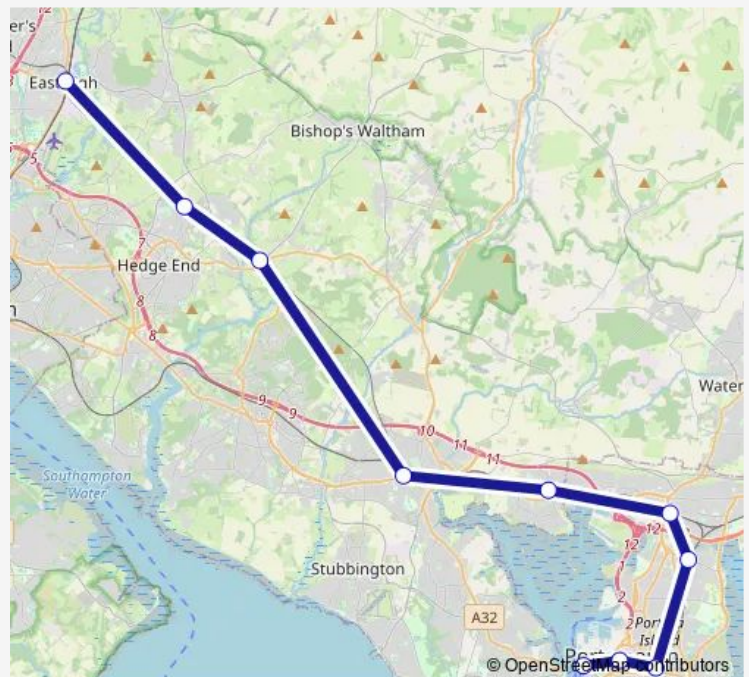

Rail Sw:Pmh->Esl SW train service from PMH to Esl

[Go to website](#)

Direction

Portsmouth Harbour — Eastleigh

10 stops

[Open route schedule](#)

Portsmouth Harbour

Portsmouth & Southsea

Fratton

Hilsea

Cosham

Portchester

Fareham

Botley

Hedge End

Eastleigh

Route schedule

Portsmouth Harbour — Eastleigh

Monday 04:53-21:54

Tuesday 17:49-21:54

Wednesday 17:49-21:54

Thursday 17:49-21:54

Friday 17:49-21:54

Saturday 21:54

Sunday 22:17-23:17

Route info

Direction: Portsmouth Harbour

Stops: 10

Trip Duration: 0 hour 48 min

Sw:Pmh->Esl — SW train service from PMH to Esl

Sw:Pmh->Esl Rail time schedules and route maps are available in an offline PDF at busmaps.com. Use the busmaps.com website to see live bus times, train schedule or subway schedule, and step-by-step directions for all public transit in Portsmouth