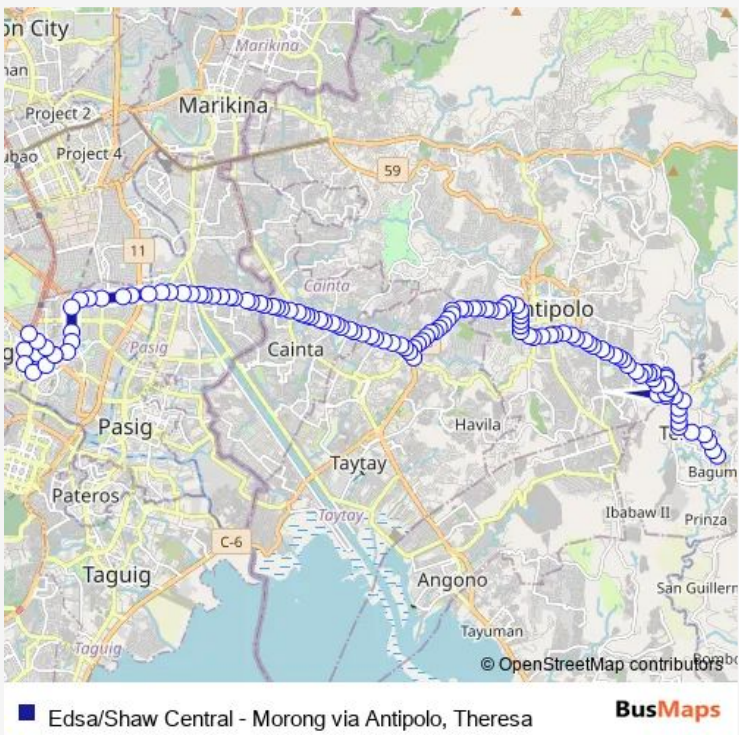

Bus Edsa/Shaw Central - Morong via Antipolo, Theresa

[Go to website](#)

Direction
 Quezon Ave, Teresa, Manila — Epifanio de los Santos Avenue / Shaw Blvd Intersection, Mandaluyong City, Manila
 128 stops
[Open route schedule](#)

- Quezon Ave, Teresa, Manila
- Quezon Ave, Teresa, Manila
- Quezon Ave, Teresa, Manila
- Quezon Ave, Teresa, Manila
- Quezon Ave, Teresa, Manila
- Quezon Ave, Teresa, Manila
- Quiterio San Jose Elementary School, Quiterio San Jose Elementary School
- Quezon Ave, Teresa, Manila
- Quezon Ave, Teresa, Manila
- Quezon Ave, Teresa, Manila
- Roman Rojas Rd, Teresa, Manila
- Roman Rojas Rd, Teresa, Manila
- Roman Rojas Rd, Teresa, Manila
- Roman Rojas Rd, Teresa, Manila
- Roman Rojas Rd, Teresa, Manila
- Roman Rojas Rd, Teresa, Manila
- Roman Rojas Rd, Teresa, Manila
- Roman Rojas Rd, Teresa, Manila
- Roman Rojas Rd, Teresa, Manila
- Roman Rojas Rd, Teresa, Manila

Route schedule

Quezon Ave, Teresa, Manila — Epifanio de los Santos Avenue / Shaw Blvd Intersection, Mandaluyong City, Manila

Monday	00:00
Tuesday	00:00
Wednesday	00:00
Thursday	00:00
Friday	00:00
Saturday	00:00
Sunday	00:00

Route info

Direction: Quezon Ave, Teresa, Manila

Stops: 128

Trip Duration: 2 hour 5 min

Alberts St, Antipolo City, Manila

Alberts St, Antipolo City, Manila

Alberts St, Antipolo City, Manila

Alberts St, Antipolo City, Manila