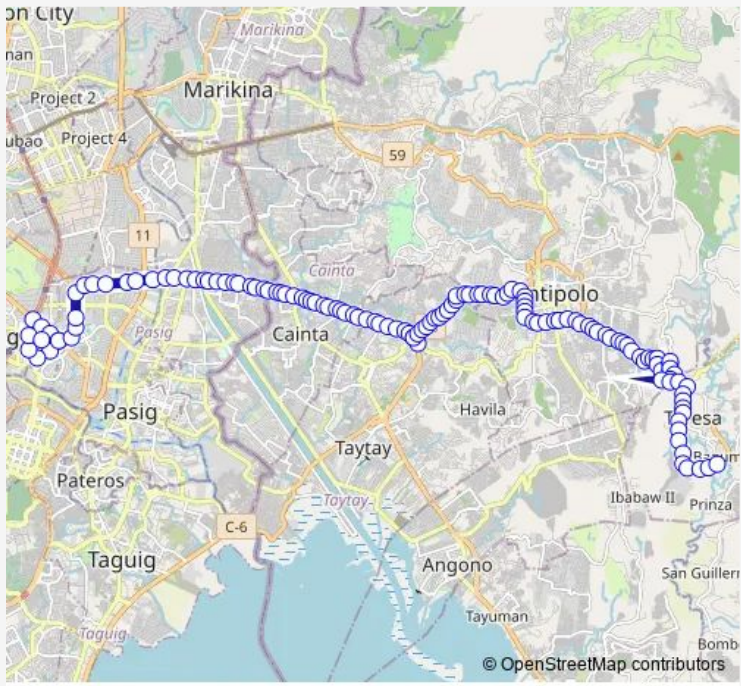

Bus Edsa/Shaw Central - Morong via Antipolo, Theresa

[Go to website](#)

Direction
 Epifanio de los Santos Avenue / Shaw Blvd Intersection, Mandaluyong City, Manila — Un- named road near J. Sumulong Rd, Teresa, Manila

132 stops

[Open route schedule](#)

- Epifanio de los Santos Avenue / Shaw Blvd Intersection, Mandaluyong City, Manila
- Shaw Blvd, Mandaluyong City, Manila
- Shaw Blvd, Shaw Blvd, Manila
- Shaw College, Shaw Blvd, Manila
- Pioneer, Pasig City, Manila
- Reliance St, Mandaluyong City, Manila
- Reliance St, Mandaluyong City, Manila
- Mayflower, Mandaluyong City, Manila
- Sheridan / United Street, Mandaluyong City, Manila
- Shaw College, Shaw Blvd, Manila
- Meralco Ave, Pasig City, Manila
- Meralco Ave, Pasig City, Manila
- Meralco Ave, Pasig City, Manila
- Elbow Room, Meralco Ave, Pasig City, Manila
- Ortigas Ave, Pasig City, Manila
- The Medical City, Pasig City, Manila
- Ortigas Ave, Pasig City, Manila
- Ortigas Ave, Pasig City, Manila
- Ortigas Ave, Pasig City, Manila
- Ortigas Ave, Pasig City, Manila

Route schedule

Epifanio de los Santos Avenue / Shaw Blvd Intersection, Mandaluyong City, Manila — Un- named road near J. Sumulong Rd, Teresa, Manila

Monday	00:00
Tuesday	00:00
Wednesday	00:00
Thursday	00:00
Friday	00:00
Saturday	00:00
Sunday	00:00

Route info

Direction: Epifanio de los Santos Avenue / Shaw Blvd Intersection, Mandaluyong City, Manila

Stops: 132

Trip Duration: 2 hour 10 min

Ortigas Ave / Dr Sixto Antonio Ave Intersection, Pasig City, Manila