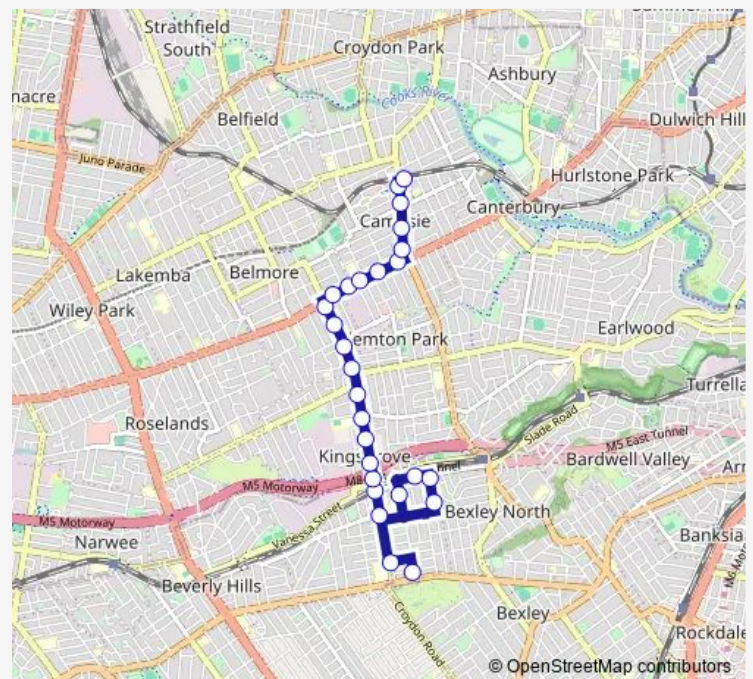

Canterbury Rd At Tudor St

Canterbury Hospital, Canterbury Rd

### Route schedule

Kingsgrove Public School, Caroline St — Campsie Station, South Pde

Monday 15:19

Tuesday 15:19

Wednesday 15:19

Thursday 15:19

Friday 15:19

Saturday —

### Route info

Direction: Kingsgrove Public School, Caroline St

Stops: 27

Trip Duration: 0 hour 23 min

642s — Georges River Rd and Brighton Ave to Kingsgrove High

Canterbury Rd Opp Wade St

Canterbury Rd Opp Viccliffe Av

## Route info

Direction: Georges River Rd Opp Brighton St

Stops: 30

Trip Duration: 0 hour 21 min

Kingsgrove Rd At Kingsgrove Av

Kingsgrove Rd Opp Paterson Av

Kingsgrove Rd At Edward St

Kingsgrove Rd At Rodgers Av