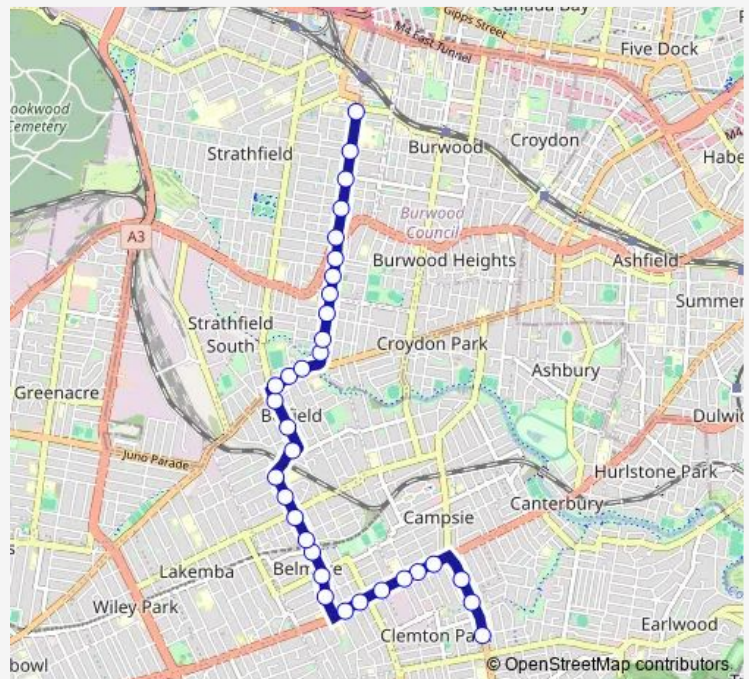

### Route schedule

Bexley Rd Opp Calbina Rd — Santa Maria Del Monte, The Boulevarde

Monday 07:26

Tuesday 07:26

Wednesday 07:26

Thursday 07:26

Friday —

Saturday —

### Route info

Direction: Bexley Rd Opp Calbina Rd

Stops: 33

Trip Duration: 0 hour 41 min

642s — Bexley Rd and William St Kingsgrove to Santa Maria Del Monte

Punchbowl Rd At Elliott St

Punchbowl Rd Opp Margaret St