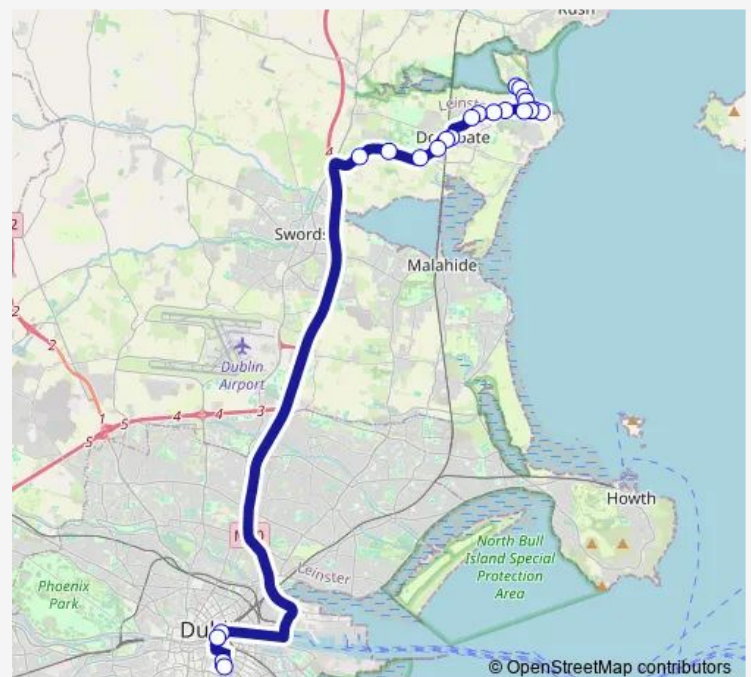

Donabate Station

Main Street

Donabate

Leisure Centre

Somerton

Donabate Ns

Rahillion

Middlefield Lane

Thursday 17:45

Friday 17:45

Saturday —

Sunday —

Route info

Direction: Custom House

Stops: 25

Trip Duration: 0 hour 53 min

33D — Portrane - St Stephens Green

Healy's Lane

Burrow Road

Beach Lane

Marsh Lane

Direction

Marsh Lane — Huguenot Cemetery

22 stops

[Open route schedule](#)

Marsh Lane

Beach Lane

Burrow Road

Healy's Lane

Portrane

Seaview

Portrane