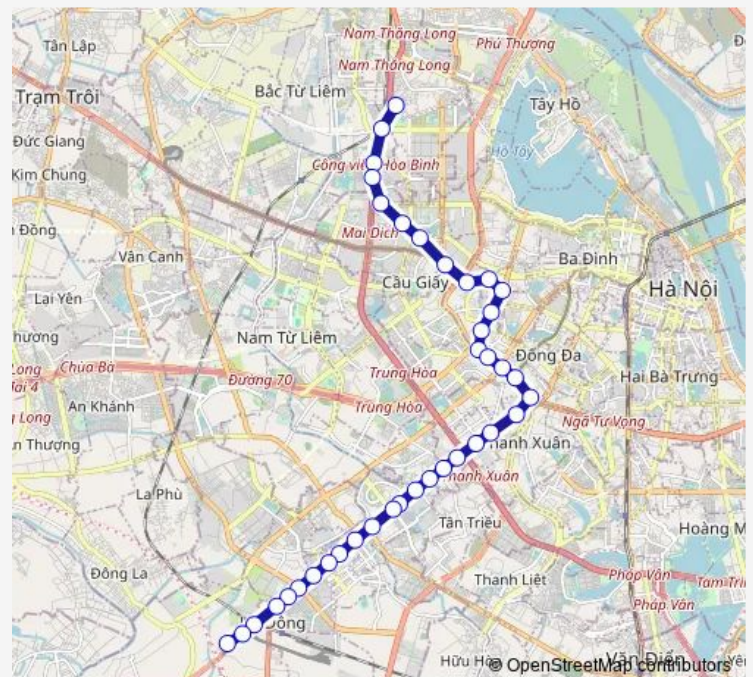

### Route schedule

STOP\_56A\_2\_S29 — Stop\_102\_2\_S45

Monday 06:30-19:36

Tuesday 06:30-19:36

Wednesday 06:30-19:36

Thursday 06:30-19:36

Friday 06:30-19:36

Saturday 06:30-19:36

### Route info

Direction: STOP\_56A\_2\_S29

Stops: 38

Trip Duration: 1 hour 17 min

Route\_27\_2

BusMaps

Stop\_105\_2\_S15

Stop\_105\_2\_S16