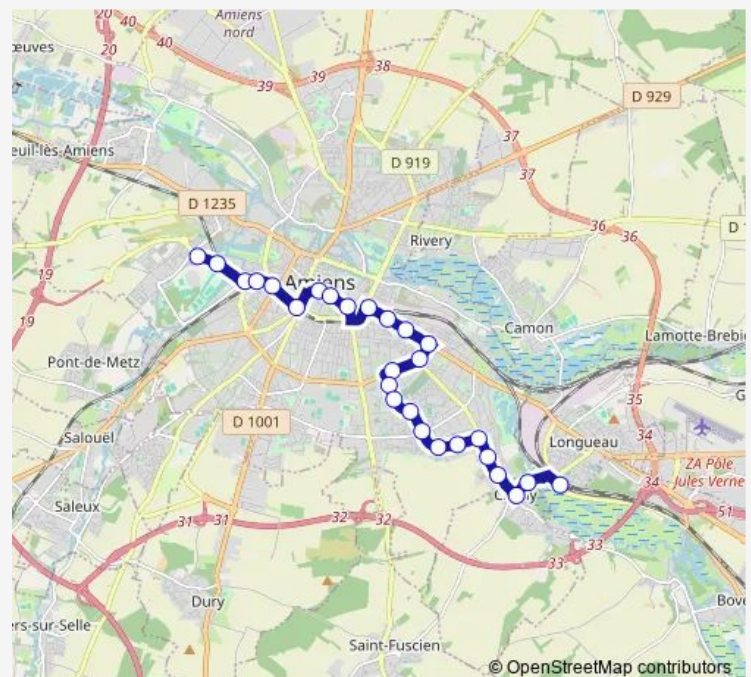

### Route schedule

Longueau Sncf — Pôle Licorne

Monday 04:15-23:06

Tuesday 04:15-23:06

Wednesday 04:15-23:06

Thursday 04:15-23:06

Friday 04:15-23:06

Saturday 05:45-23:00

### Route info

Direction: Longueau Sncf

Stops: 30

Trip Duration: 0 hour 39 min

N4 — Pôle Licorne P+R <> Longueau Sncf

Beffroi

Place du Marché

Maison de la Culture Quai C