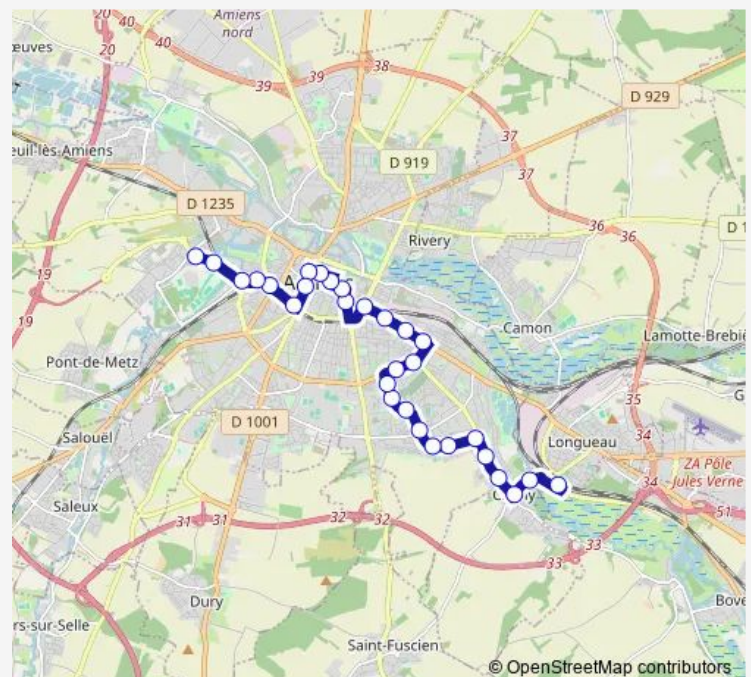

### Route schedule

Longueau Sncf — Pôle Licorne

Monday 04:15-23:06

Tuesday 04:15-23:06

Wednesday 04:15-23:06

Thursday 04:15-23:06

Friday 04:15-23:06

Saturday 05:45-23:00

Sunday 07:55-22:13

### Route info

Direction: Longueau Sncf

Stops: 30

Trip Duration: 0 hour 42 min

N4 — Pôle Licorne P+R <> Longueau Sncf

Beffroi

Place du Marché

Maison de la Culture Quai C