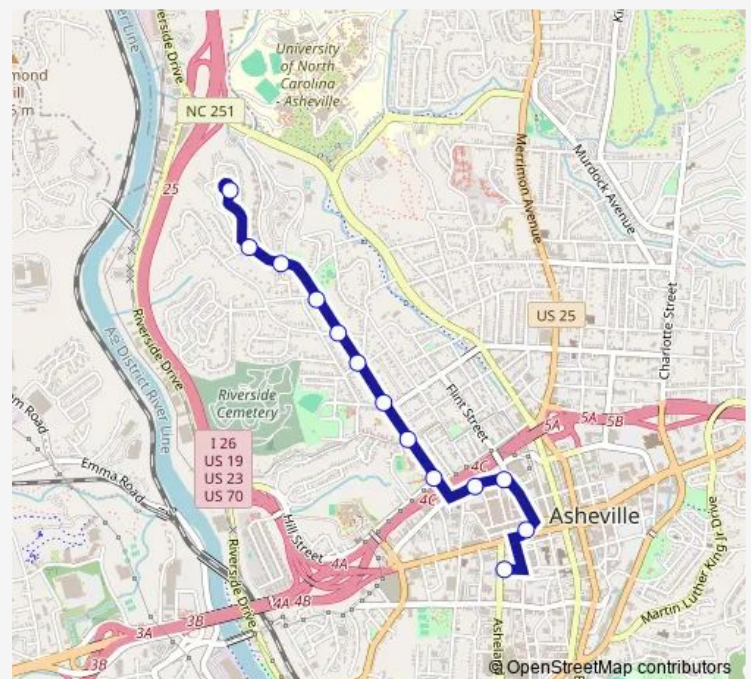

### Route schedule

Klondyke PI at Klondyke PI cul-de-sac — N4, N5 + S6 Bay

Monday 05:45-19:43

Tuesday 05:45-19:43

Wednesday 05:45-19:43

Thursday 05:45-19:43

Friday 05:45-19:43

Saturday 06:43-19:43

### Route info

Direction: Klondyke PI at Klondyke PI cul-de-sac

Stops: 13

Trip Duration: 0 hour 13 min

**Direction**

N4, N5 + S6 Bay — Klondyke Pl at Klondyke Pl cul-de-sac

13 stops

[Open route schedule](#)

## Route schedule

N4, N5 + S6 Bay — Klondyke Pl at Klondyke Pl cul-de-sac

Monday 06:30-19:30

Tuesday 06:30-19:30

Wednesday 06:30-19:30

Thursday 06:30-19:30

Friday 06:30-19:30

Saturday 06:30-19:30