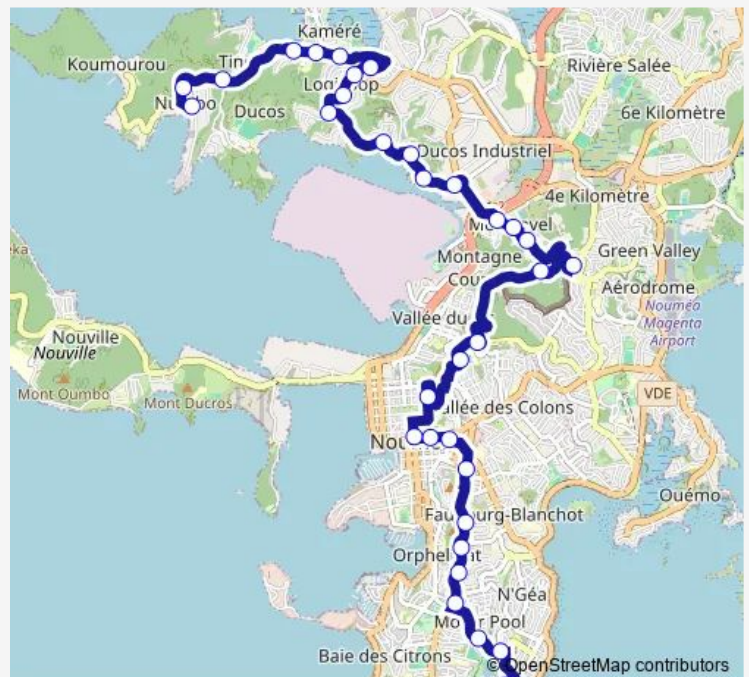

## Bus N4 Numbo / Centre Nautique

[Go to website](#)

### Route schedule

Numbo — Hippodrome

Monday	04:50-19:05
Tuesday	04:50-19:05
Wednesday	04:50-19:05
Thursday	04:50-19:05
Friday	04:50-19:05
Saturday	05:00-18:55
Sunday	06:00-18:55

### Route info

Direction: Numbo

Stops: 34

Trip Duration: 0 hour 56 min

N4 — Numbo / Centre Nautique

Ballande

Place Moselle

Victoire

## Route info

Direction: Hippodrome

Stops: 34

Trip Duration: 0 hour 53 min

Varin

Oules

Pidjot

College DE Kamere