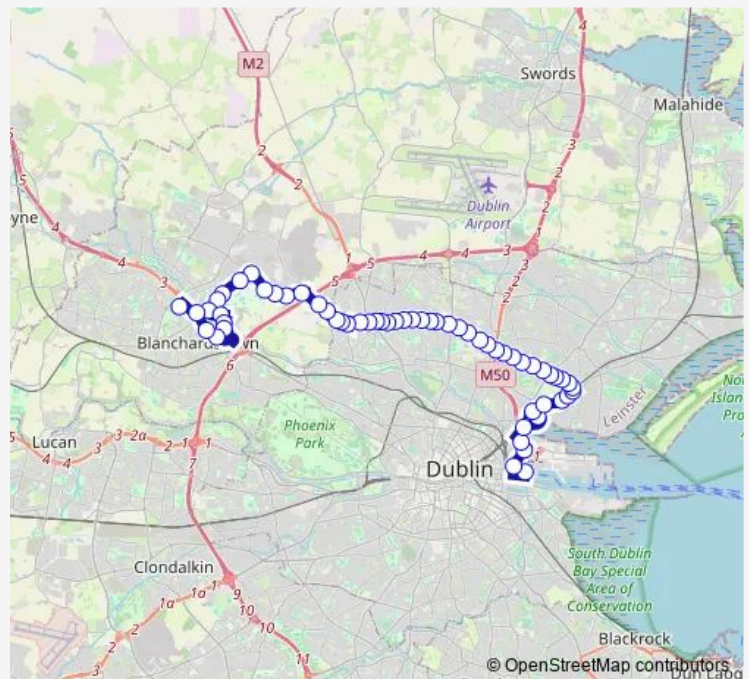

Heathfield Avenue

Avila Park

Ratoath Drive

Route schedule

Blanchardstown Sc — Point Village

Monday 03:25-02:55⁺¹

Tuesday 03:25-02:55⁺¹

Wednesday 03:25-02:55⁺¹

Thursday 03:25-02:55⁺¹

Friday 03:25-02:55⁺¹

Saturday 03:25-02:55⁺¹

Sunday 03:25-02:55⁺¹

Route info

Direction: Blanchardstown Sc

Stops: 61

Trip Duration: 1 hour 23 min

Grove Park Road

Beneavin Park

Willow Park Road

Glasnevin Park

Willow Park Avenue

Collins Avenue Ext

DCU Collins Avenue

Collins Avenue

Monday 03:00-02:30⁺¹Tuesday 03:00-02:30⁺¹Wednesday 03:00-02:30⁺¹Thursday 03:00-02:30⁺¹Friday 03:00-02:30⁺¹Saturday 03:00-02:30⁺¹Sunday 03:00-02:30⁺¹

Route info

Direction: Point Village

Stops: 59

Trip Duration: 0 hour 51 min