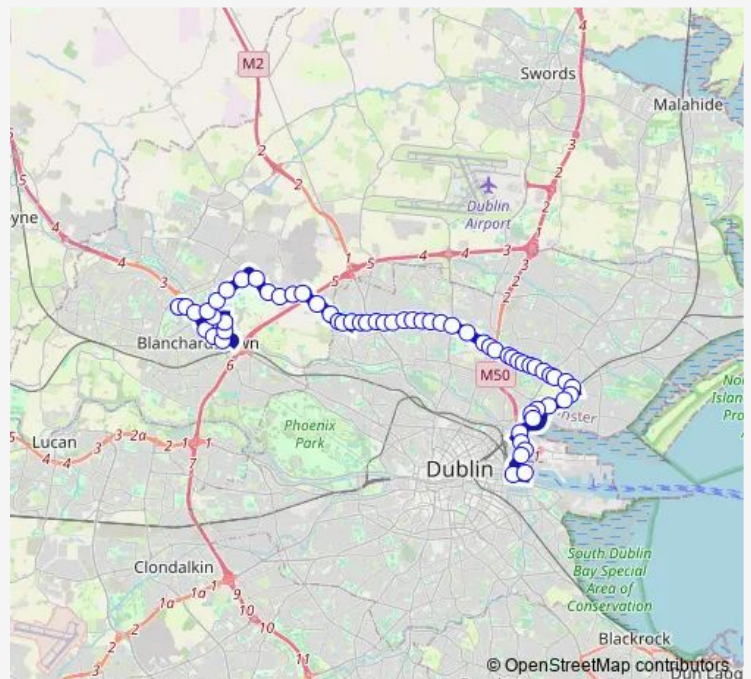

Bus N4 Blanchardstown - Point Village

[Go to website](#)

**Direction**

Point Village — Blanchardstown Sc

59 stops

[Open route schedule](#)

- Point Village
- New Wapping Street
- East Road
- East Wall Road
- Eastpoint
- Clontarf Road Pitches
- Howth Road
- Copeland Grove
- Ashbrook
- Castle Grove
- Collins Avenue
- Collins Avenue East
- Clanawley Road
- Clanmoyle Road
- Parnell Park
- Malahide Road
- Oak Road
- Belton Park Road
- Celtic Park Road
- Grace Park Heights
- Whitehall Colmcille

Route schedule

Point Village — Blanchardstown Sc

Monday	03:00-02:30 <sup>+1</sup>
Tuesday	03:00-02:30 <sup>+1</sup>
Wednesday	03:00-02:30 <sup>+1</sup>
Thursday	03:00-02:30 <sup>+1</sup>
Friday	03:00-02:30 <sup>+1</sup>
Saturday	03:00-02:30 <sup>+1</sup>
Sunday	03:00-02:30 <sup>+1</sup>

Route info

Direction: Point Village  
 Stops: 59  
 Trip Duration: 0 hour 59 min

N4 — Blanchardstown - Point Village

Swords Road

Collins Avenue West

St Aidan's School

DCU Collins Avenue

Albert College Park