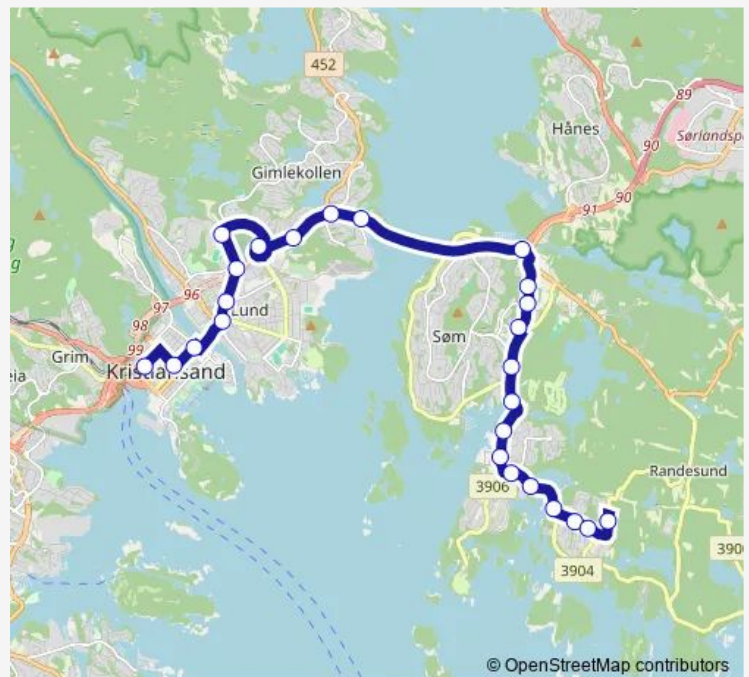

Dvergsnesveien 170

Dvergsneskrysset

Dreggveien

Route schedule

Henrik Wergelands gate — Holte snuplass

Monday	—
Tuesday	—
Wednesday	—
Thursday	—
Friday	—
Saturday	26:15 ⁺¹
Sunday	—

Route info

Direction: Henrik Wergelands gate

Stops: 25

Trip Duration: 0 hour 26 min

© OpenStreetMap contributors

■ N4 — Kvadraturen-Holte

BusMaps

Fidjekilen

Fidjeåsen

Holte skole