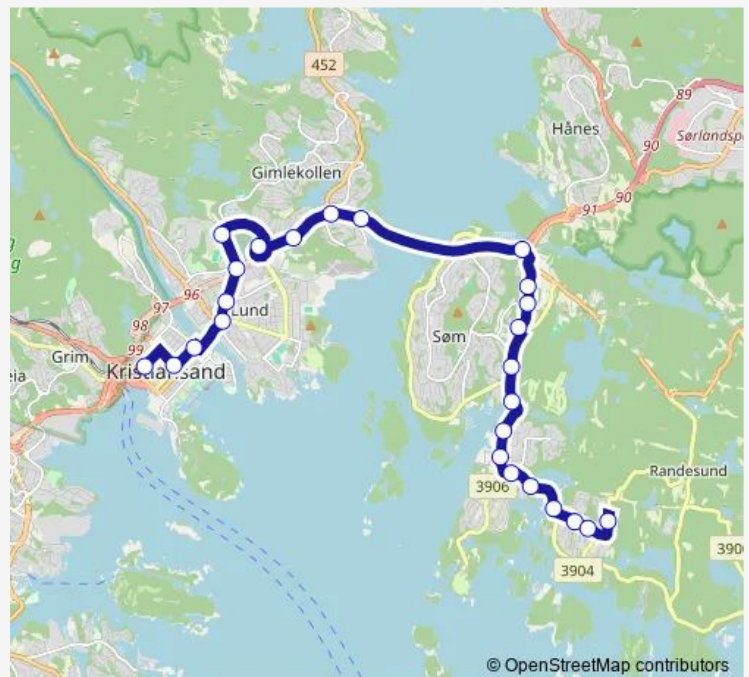

Dvergsnesveien 170

Dvergsneskrysset

Dreggveien

Route schedule

Henrik Wergelands gate — Holte snuplass

Monday	—
Tuesday	—
Wednesday	—
Thursday	—
Friday	—
Saturday	26:15 ⁺¹
Sunday	—

Route info

Direction: Henrik Wergelands gate

Stops: 25

Trip Duration: 0 hour 26 min

■ N4 — Kvadraturen-Holte

Fidjekilen

Fidjeåsen

Holte skole

Holte snuplass

N4 Night Bus Service time schedules and route maps are available in an offline PDF at busmaps.com. Use the busmaps.com website to see live bus times, train schedule or subway schedule, and step-by-step directions for all public transit in Kristiansand