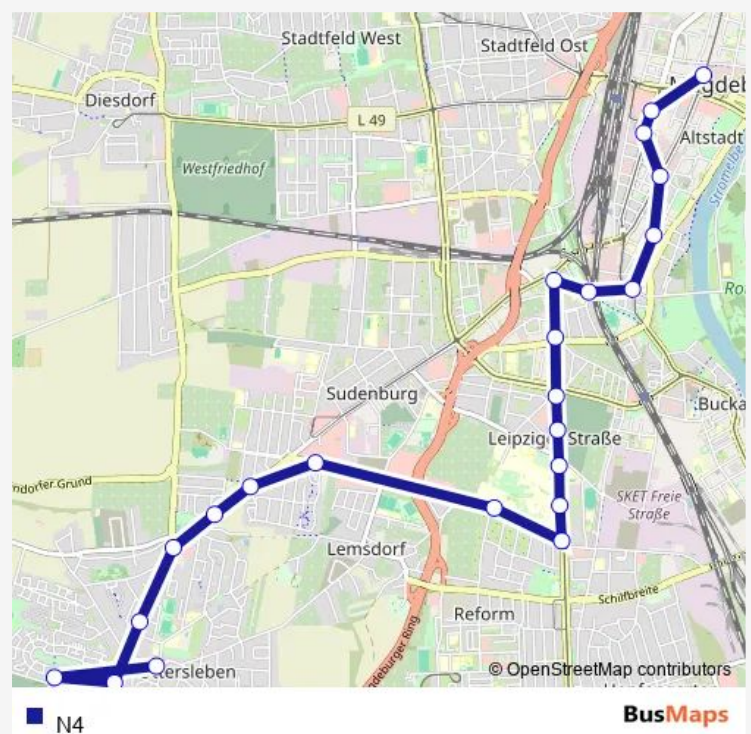

### Route schedule

Magdeburg, Alter Markt — Magdeburg, Ottersleben, Eichplatz

Monday

—

Tuesday

23:15

Wednesday

00:45-04:15

### Route info

Direction: Magdeburg, Alter Markt

Stops: 22

Trip Duration: 0 hour 28 min

## Direction

Magdeburg, Ottersleben, Eichplatz — Magdeburg, Alter Markt

20 stops

[Open route schedule](#)

Magdeburg, Ottersleben, Eichplatz

Magdeburg, Adolf-Jentzen-Str.

Magdeburg, Am Teich

Magdeburg, Goethepark

## Route info

Direction: Magdeburg, Ottersleben, Eichplatz

Stops: 20

Trip Duration: 0 hour 24 min