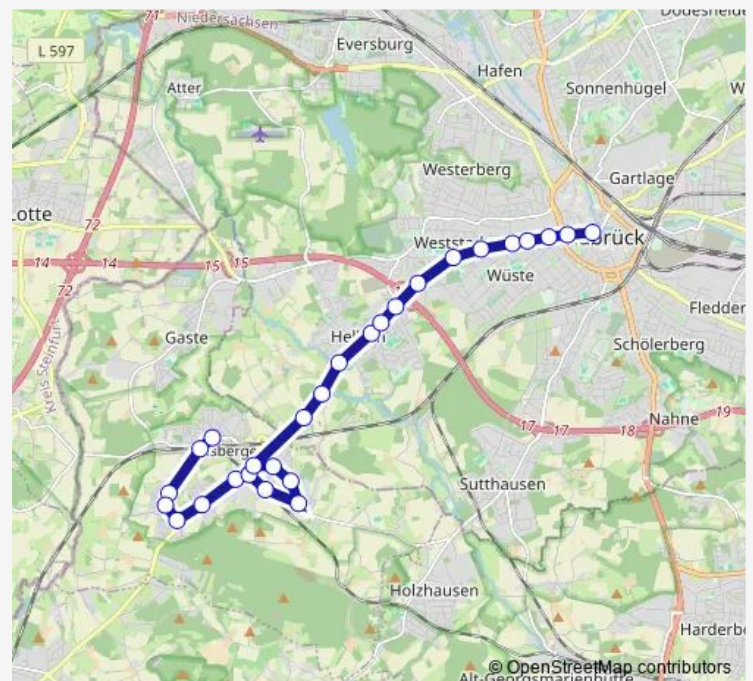

### Route schedule

Hasbergen, Zentrum — Osnabrück, Neumarkt

Monday	—
Tuesday	—
Wednesday	—
Thursday	—
Friday	—
Saturday	—
Sunday	01:37-03:57

### Route info

Direction: Hasbergen, Zentrum

Stops: 27

Trip Duration: 0 hour 32 min

■ N4

BusMaps

Rückertstraße

Osnabrück, H.-Lübke-Platz

## Route schedule

Osnabrück, Neumarkt — Hasbergen, Zentrum

Monday

—

Tuesday

—

Wednesday

—

## Route info

Direction: Osnabrück, Neumarkt

Stops: 20

Trip Duration: 0 hour 27 min

N4 Bus time schedules and route maps are available in an offline PDF at [busmaps.com](https://busmaps.com). Use the [busmaps.com](https://busmaps.com) website to see live bus times, train schedule or subway schedule, and step-by-step directions for all public transit in Osnabrueck