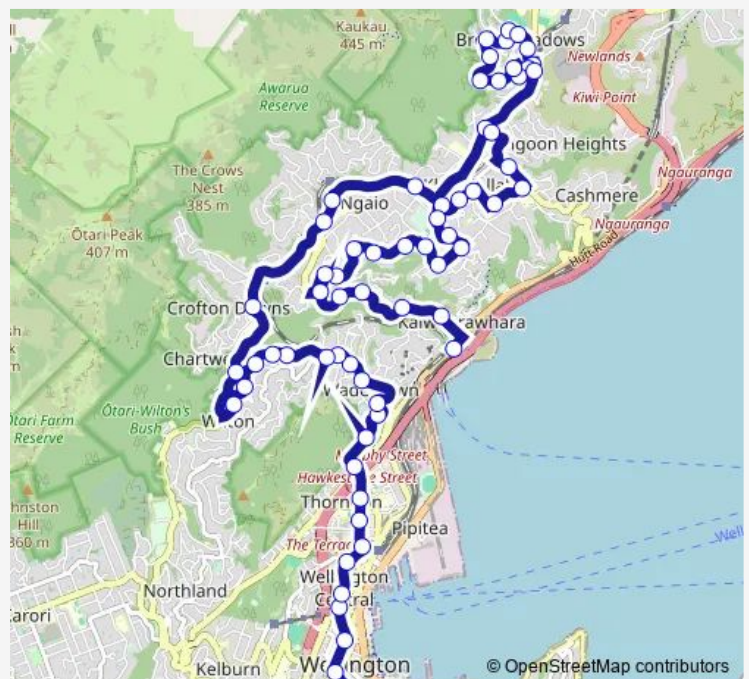

Lennel Road at Sefton Street (near 20)

Wadestown Library - Lennel Road

Wadestown Road at Pitt Street

Wadestown Shops (near 109)

Wadestown Road at Lytton Street

Route schedule

Courtenay Place - Stop A — Hutt Road opposite School Road

Monday —

Tuesday —

Wednesday —

Thursday —

Friday —

Saturday 01:00-03:00

Sunday 01:00-03:00

Route info

Direction: Courtenay Place - Stop A

Stops: 66

Trip Duration: 0 hour 45 min

Wilton Road opposite Blackbridge Road

Wadestown School - Wilton Road

Izard Park - Wilton Road (near 41)

Wilton Road (near 79)

Churchill Drive at Wilton Bush Road

Churchill Drive near Chartwell Drive

Ottawa Road at Ngaio Town Hall

Ottawa Road (near 57)

Simla Crescent Station (bus stop)

Khandallah - Burma Road at Baroda Street

Burma Road at John Sims Drive

Broadmeadows - Rajkot Terrace