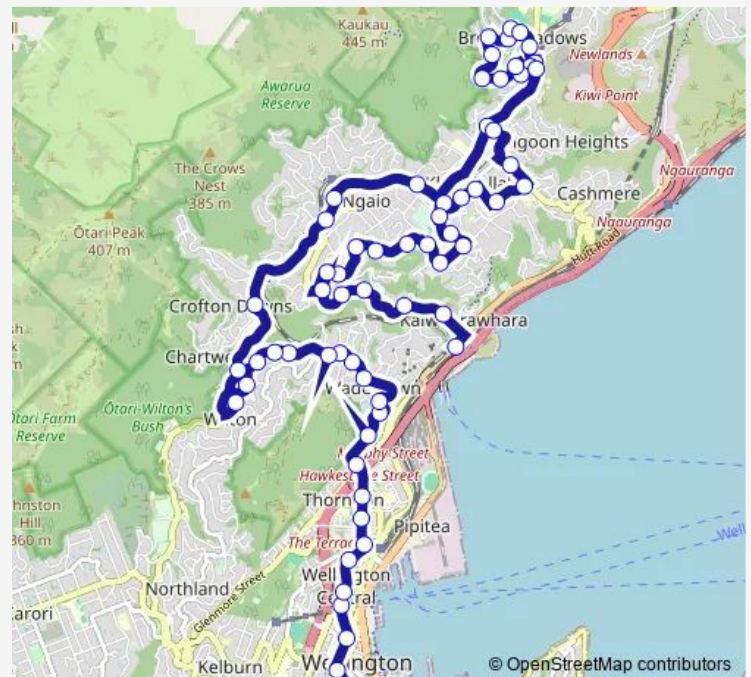

Lennel Road at Sefton Street (near 20)

Wadestown Library - Lennel Road

Wadestown Road at Pitt Street

Wadestown Shops (near 109)

Wadestown Road at Lytton Street

Route schedule

Courtenay Place - Stop A — Hutt Road opposite School Road

Monday —

Tuesday —

Wednesday 01:00-03:00

Thursday —

Friday —

Saturday 01:00-03:00

Sunday 01:00-03:00

Route info

Direction: Courtenay Place - Stop A

Stops: 66

Trip Duration: 0 hour 45 min

Wilton Road opposite Blackbridge Road

Wadestown School - Wilton Road

Izard Park - Wilton Road (near 41)

Wilton Road (near 79)

Churchill Drive at Wilton Bush Road

Churchill Drive near Chartwell Drive

Ottawa Road at Ngaio Town Hall

Ottawa Road (near 57)

Simla Crescent Station (bus stop)

Khandallah - Burma Road at Baroda Street

Burma Road at John Sims Drive

Broadmeadows - Rajkot Terrace