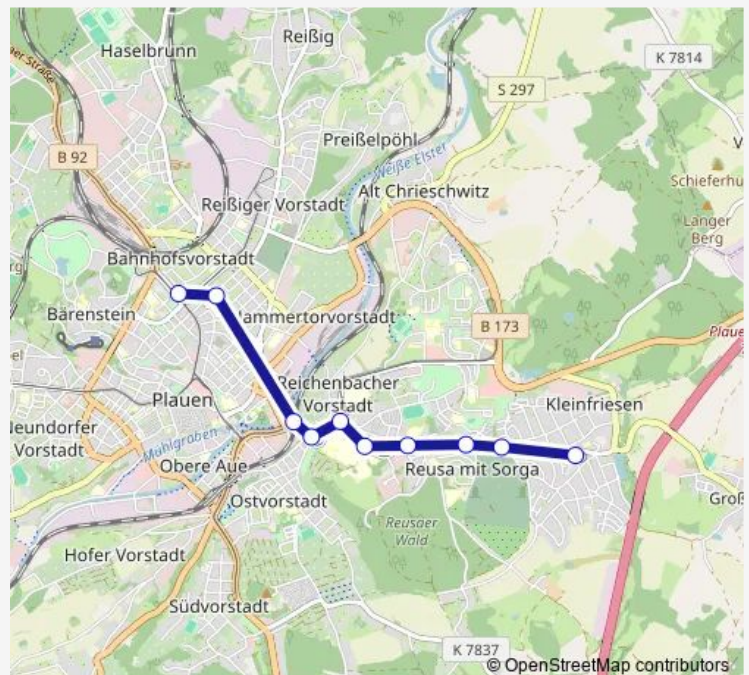

Plauen, Suttewiese

Plauen, Schloß Reusa

Plauen, Röntgenstraße

Plauen, Vogtland-Klinikum

Plauen, Knielohstraße

Plauen, Bahnhof Mitte

Plauen, Jößnitzer Straße

Plauen, Am Albertplatz

Route schedule

Plauen, Reusa — Plauen, Am Albertplatz

Monday 20:31-23:31

Tuesday 20:31-23:31

Wednesday 20:31-23:31

Thursday 20:31-23:31

Friday 20:31-23:31

Saturday 20:31-23:31

Sunday 20:31-23:31

Route info

Direction: Plauen, Reusa

Stops: 10

Trip Duration: 0 hour 12 min

■ N4

BusMaps

Direction

Friday 20:15-23:15

Saturday 20:15-23:15

Sunday 20:15-23:15

Route info

Direction: Plauen, Am Albertplatz

Stops: 15

Trip Duration: 0 hour 16 min

N4 Bus time schedules and route maps are available in an offline PDF at busmaps.com. Use the busmaps.com website to see live bus times, train schedule or subway schedule, and step-by-step directions for all public transit in Plauen