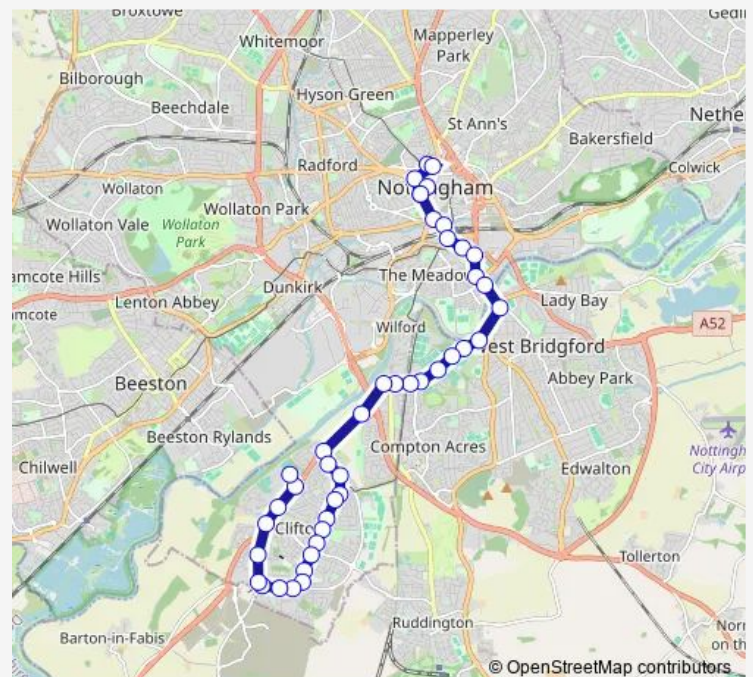

Thursday 00:15-03:15

Friday 00:15-03:15

Saturday 00:15-03:15

Sunday —

Route info

Direction: NTU City Campus

Stops: 43

Trip Duration: 0 hour 36 min

■ N4 — Nightbus City-Clifton

The Harvester

Clifton Bridge South

Fabis Drive

Orford Avenue

Farnborough Rd Co-op

Dovenby Road

Varney Road