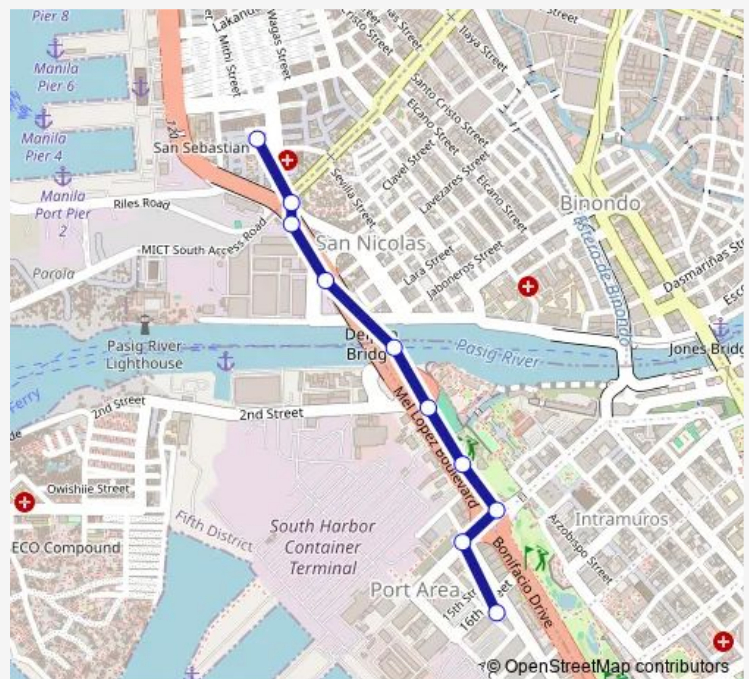

### Route schedule

Railroad Dr, Manila — E. Almario Elementary School, Kagitingan, Manila

Monday 00:00

Tuesday 00:00

Wednesday 00:00

Thursday 00:00

Friday 00:00

Saturday 00:00

### Route info

Direction: Railroad Dr, Manila

Stops: 10

Trip Duration: 0 hour 8 min

■ Pier-Delpan Zaragosa

**Direction**

E. Almario Elementary School, Kagitingan, Manila — Railroad Dr, Manila

10 stops