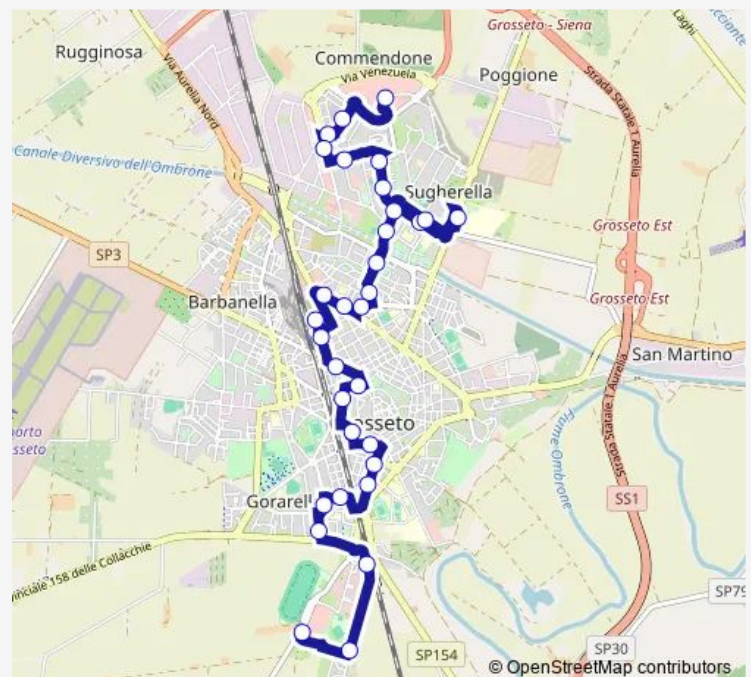

Manetti Garibaldi

Route schedule

Marema' — Aurelia Antica

Monday 07:00-20:00

Tuesday 07:00-20:00

Wednesday 07:00-20:00

Thursday 07:00-20:00

Friday 07:00-20:00

Saturday 07:00-20:00

Sunday 07:00-20:00

Route info

Direction: Marema'

Stops: 32

Trip Duration: 0 hour 30 min

0g1 — Marema' - Ospedale - Stazione Fs - Aurelia Antica

Manetti

Sordi Fellini

Aurelia Antica

Direction

Aurelia Antica — Marema'

33 stops

[Open route schedule](#)

Aurelia Antica

Ippodromo

Route info

Direction: Aurelia Antica

Stops: 33

Trip Duration: 0 hour 37 min

Inghilterra

Australia

Svizzera

Svizzera