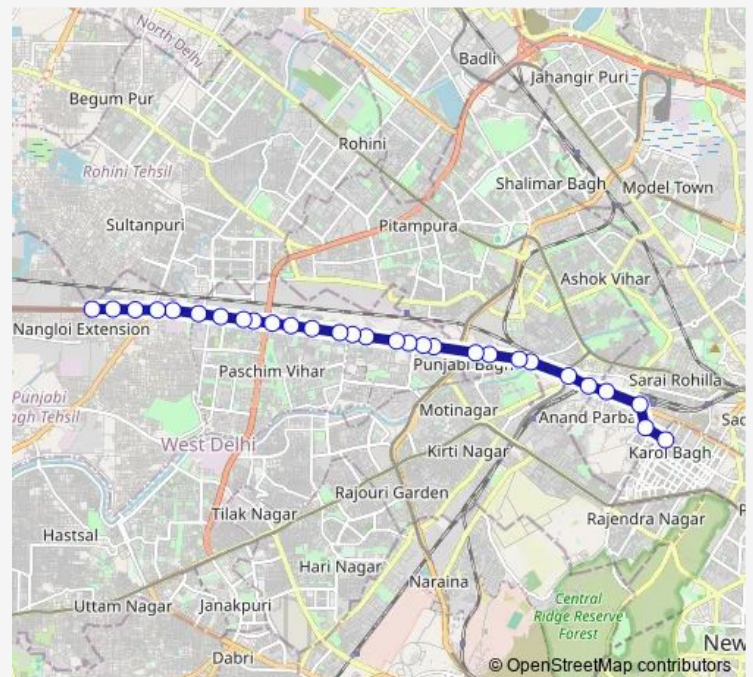

Thursday 07:35-21:21

Friday 07:35-21:21

Saturday 07:35-21:21

Sunday 07:35-21:21

Route info

Direction: Khalsa College

Stops: 29

Trip Duration: 0 hour 55 min

966aup

BusMaps

Udyog Nagar

Inder Enclave

Jwala Puri / Nangloi Depot

Surajmal Stadium

Sultanpuri Crossing

Nangloi Metro Station