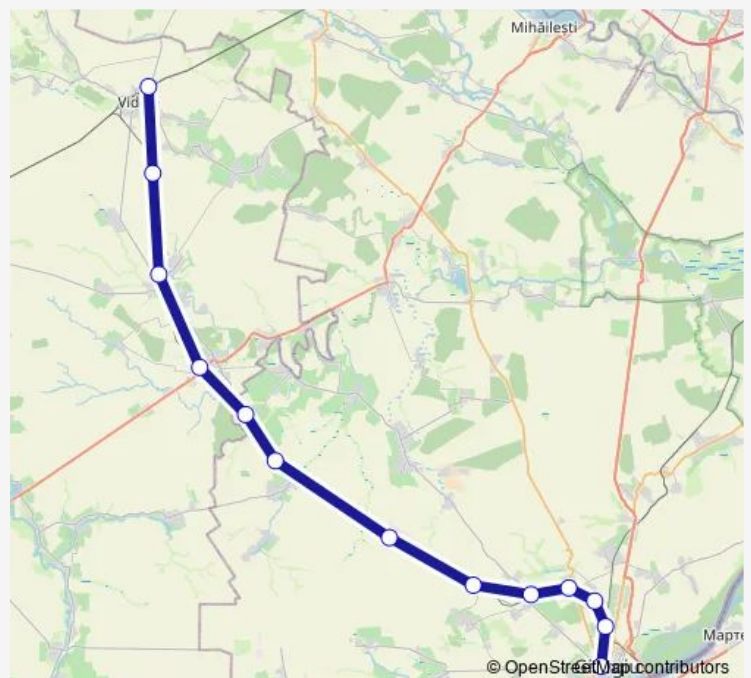

Rail R: Videle - Giurgiu R: Videle - Rădulești Hm. - Târnavele Hm. - Vlașca Hm. - Răsuceni h. - Toporu - Chiriacu Hm. - Stănești Hm. - Oncești h. - Bălănoaia Hm. - Cetatea h. - Giurgiu Nord - Giurgiu

[Go to website](#)

Direction

Videle — Giurgiu

13 stops

[Open route schedule](#)

Videle

Rădulești Hm.

Târnavele Hm.

Vlașca Hm.

Giurgiu

Route schedule

Videle — Giurgiu

Monday	05:42-21:11
Tuesday	05:42-21:11
Wednesday	05:42-21:11
Thursday	05:42-21:11
Friday	05:42-21:11
Saturday	05:42-09:35
Sunday	05:42-09:35

Route info

Direction: Videle

Stops: 13

Trip Duration: 1 hour 35 min

R: Videle - Giurgiu Rail time schedules and route maps are available in an offline PDF at busmaps.com. Use the busmaps.com website to see live bus times, train schedule or subway schedule, and step-by-step directions for all public transit in Giurgiu