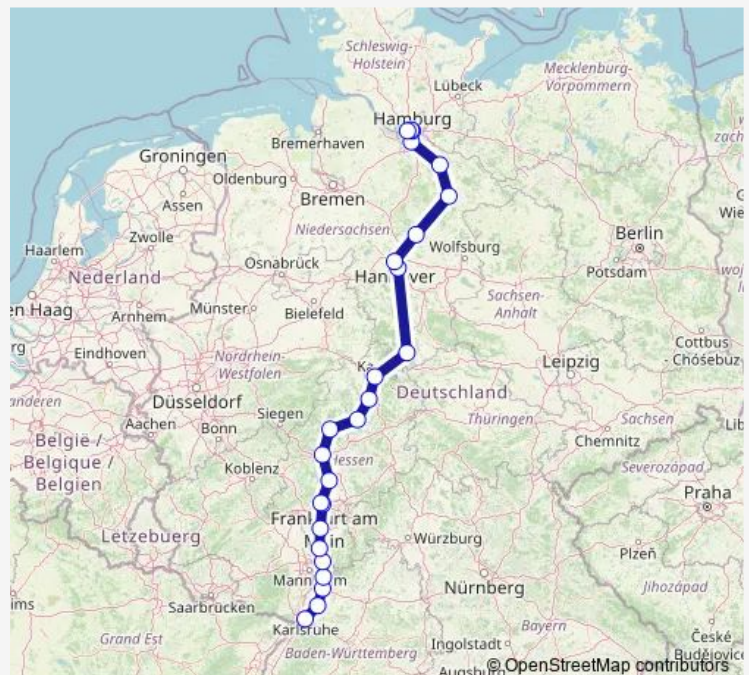

Weinheim(Bergstr)Hbf

Bensheim

Darmstadt Hbf

Frankfurt(Main)Hbf

Frankfurt(Main)West

Friedberg(Hess)

Gießen

Marburg(Lahn)

Lüneburg

### Route schedule

Karlsruhe Hbf — Hamburg-Altona

Monday 13:10

Tuesday 13:10

Wednesday 13:10

Thursday 13:10

Friday 13:10

Saturday 13:10

### Route info

Direction: Karlsruhe Hbf

Stops: 25

Trip Duration: 6 hour 36 min

ICE 1576

Hamburg-Harburg

Hamburg Hbf

Hamburg Dammtor