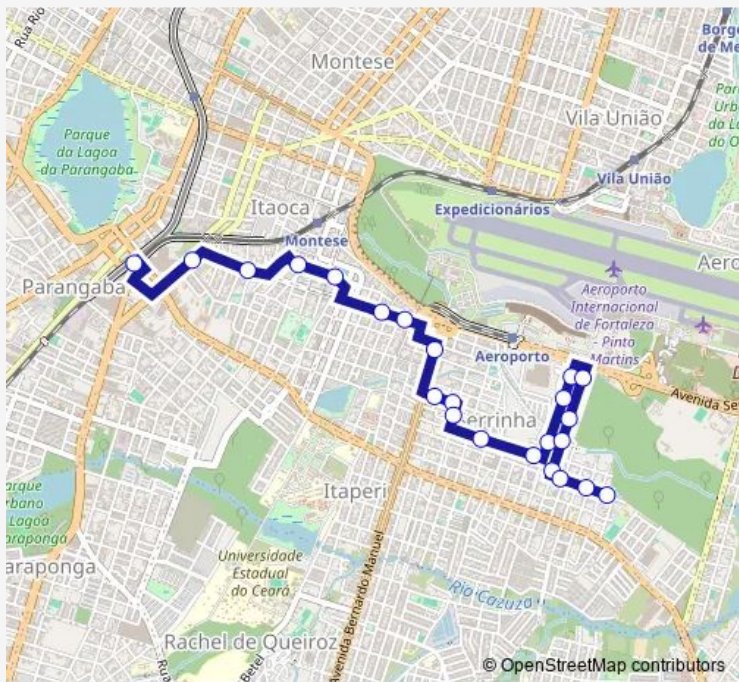

Bus 359-Serrinha/Parangaba Serrinha/Parangaba

[Go to website](#)

Direction
Praça Terminal Parangaba, Sn — RUA Anita Garibaldi, 64
23 stops
[Open route schedule](#)

- Praça Terminal Parangaba, Sn
- RUA Germano Franck, 375
- RUA Cônego Lima Sucupira, 2431
- RUA Galileu, 571
- RUA Galileu, 318
- RUA CON Lima Sucupira, 1567
- RUA CON Lima Sucupira, S/N
- Avenida Bernardo Manoel, 7154
- RUA Leao Treze, 509
- RUA Leao Treze, 386
- RUA PRA Heloísa F Lima, 420
- RUA MAD Elisa Balda, 289
- RUA MAD Elisa Balda, 59
- RUA Paraguaçu, 1341
- RUA Paraguaçu, 1065
- RUA Paraguaçu, 787
- RUA Bruno Valente, 155
- RUA Bruno Valente, 382
- RUA Bruno Valente, 526
- RUA Bruno Valente, 688
- RUA Anita Garibaldi, 415

Route schedule
Praça Terminal Parangaba, Sn — RUA Anita Garibaldi, 64

| | |
|-----------|-------------|
| Monday | 05:25-23:15 |
| Tuesday | 05:25-23:15 |
| Wednesday | 05:25-23:15 |
| Thursday | 05:25-23:15 |
| Friday | 05:25-23:15 |
| Saturday | 05:19-23:07 |
| Sunday | 05:17-23:07 |

Route info
Direction: Praça Terminal Parangaba, Sn
Stops: 23
Trip Duration: 0 hour 24 min

■ 359-Serrinha/Parangaba — Serrinha/Parangaba **BusMaps**

RUA Anita Garibaldi, 295

RUA Anita Garibaldi, 64

Direction

Friday 05:00-22:53

Saturday 04:57-22:46

Sunday 04:57-22:45

Route info

Direction: RUA Anita Garibaldi, 64

Stops: 23

Trip Duration: 0 hour 28 min

359-Serrinha/Parangaba Bus time schedules and route maps are available in an offline PDF at busmaps.com. Use the busmaps.com website to see live bus times, train schedule or subway schedule, and step-by-step directions for all public transit in Fortaleza