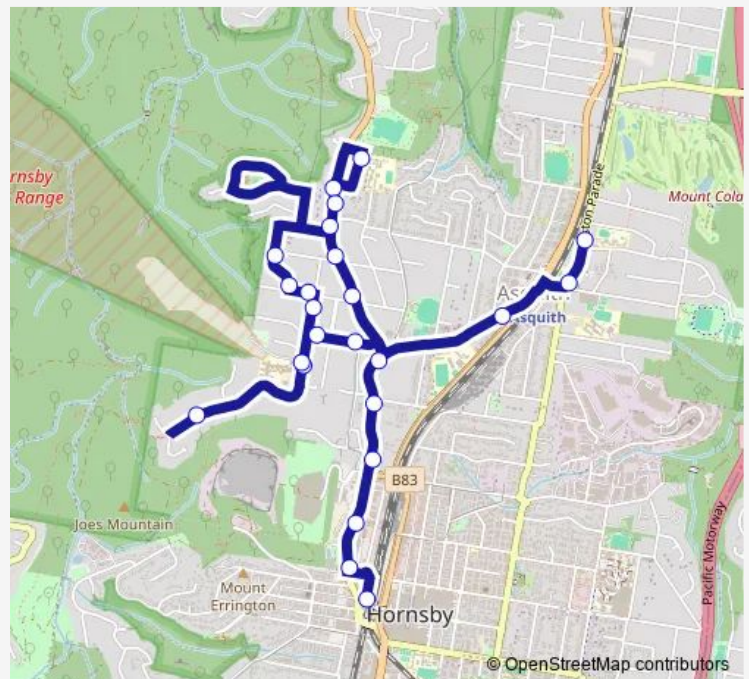

School Bus 9088 Asquith PS to Hornsby Station via Hornsby North Ps

[Go to website](#)

Direction

Asquith Public School, Royston Pde — Hornsby Station, Stand D

24 stops

[Open route schedule](#)

Asquith Public School, Royston Pde

Carrington Rd After Rosamond St

Carrington Rd Opp Silvia St

Pacific Hwy Opp Galston Rd

Peats Ferry Rd Opp Regis Hornsby

Route schedule

Asquith Public School, Royston Pde — Hornsby Station, Stand D

Monday	15:05
Tuesday	15:05
Wednesday	15:05
Thursday	15:05
Friday	—
Saturday	—
Sunday	—

Route info

Direction: Asquith Public School, Royston Pde

Stops: 24

Trip Duration: 0 hour 40 min

9088 — Asquith PS to Hornsby Station via Hornsby North Ps

Motor Registry, Pacific Hwy

Pacific Hwy Opp Tafe Northern Sydney