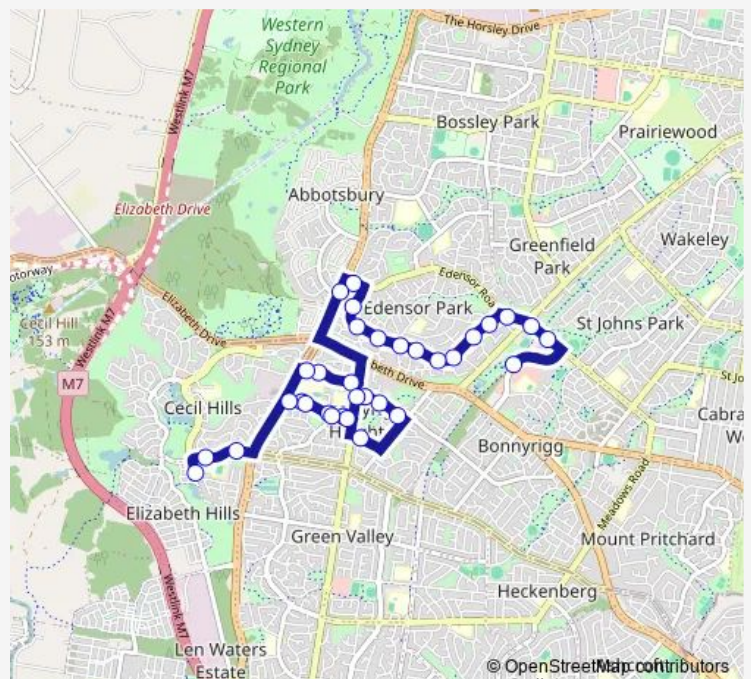

Monday 07:45

Tuesday 07:45

Wednesday 07:45

Thursday 07:45

Friday 07:45

Saturday —

Sunday —

Route info

Direction: Bonnyrigg Av Opp Bonnyrigg Plaza

Stops: 33

Trip Duration: 0 hour 40 min

9088 — Bonnyrigg to Cecil Hills High School

Dowland St Opp Handel St

Simpson Rd Opp Tosich Pl

Simpson Rd At Pavasovic Pl

Simpson Rd Before Wilson Rd

Wilson Rd Opp Bonnyrigg Heights Public School

Gloucester St At Auckland St

Gloucester St At Northumberland St

Gloucester St Opp Bringelly Pl

Gloucester St Opp Bonnyrigg Fire Station

Frederick Rd After Gabriella Av

Frederick Rd Before Spencer Rd

Cecil Hills High School, Spencer Rd

9088 School Bus time schedules and route maps are available in an offline PDF at busmaps.com. Use the busmaps.com website to see live bus times, train schedule or subway schedule, and step-by-step directions for all public transit in Liverpool